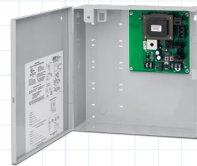

1 45 Series

Centerline Electric Strikes

SDC's 45 series electric strikes are designed for use with cylindrical and mortise locksets with up to 3/4" throw latchbolts.

- Interchangeable application faceplates
- Full monitoring standard
- High traffic use
- Compact design for limited jamb space installation
- 45 strike with faceplate kit (45-A)

2 602RF

1 Amp Power Controller with Cabinet

SDC power supplies have been developed specifically to help reduce power system issues and to support SDC electric locks and access control products.

- Regulated & filtered linear DC power
- Class 2 output
- Field selectable dual voltage (12/24 VDC)
- Isolated battery charging circuit
- Input & output surge protection
- Fire/emergency release input

3 D15-2

Concealed desk switches

Mounted on the underside of a desk, SDC's D15 series switch assemblies enable the remote control of doors equipped with electric locks and access controls.

- Reliable activation
- Concealed mounting
- Remote access control
- Momentary (MO)