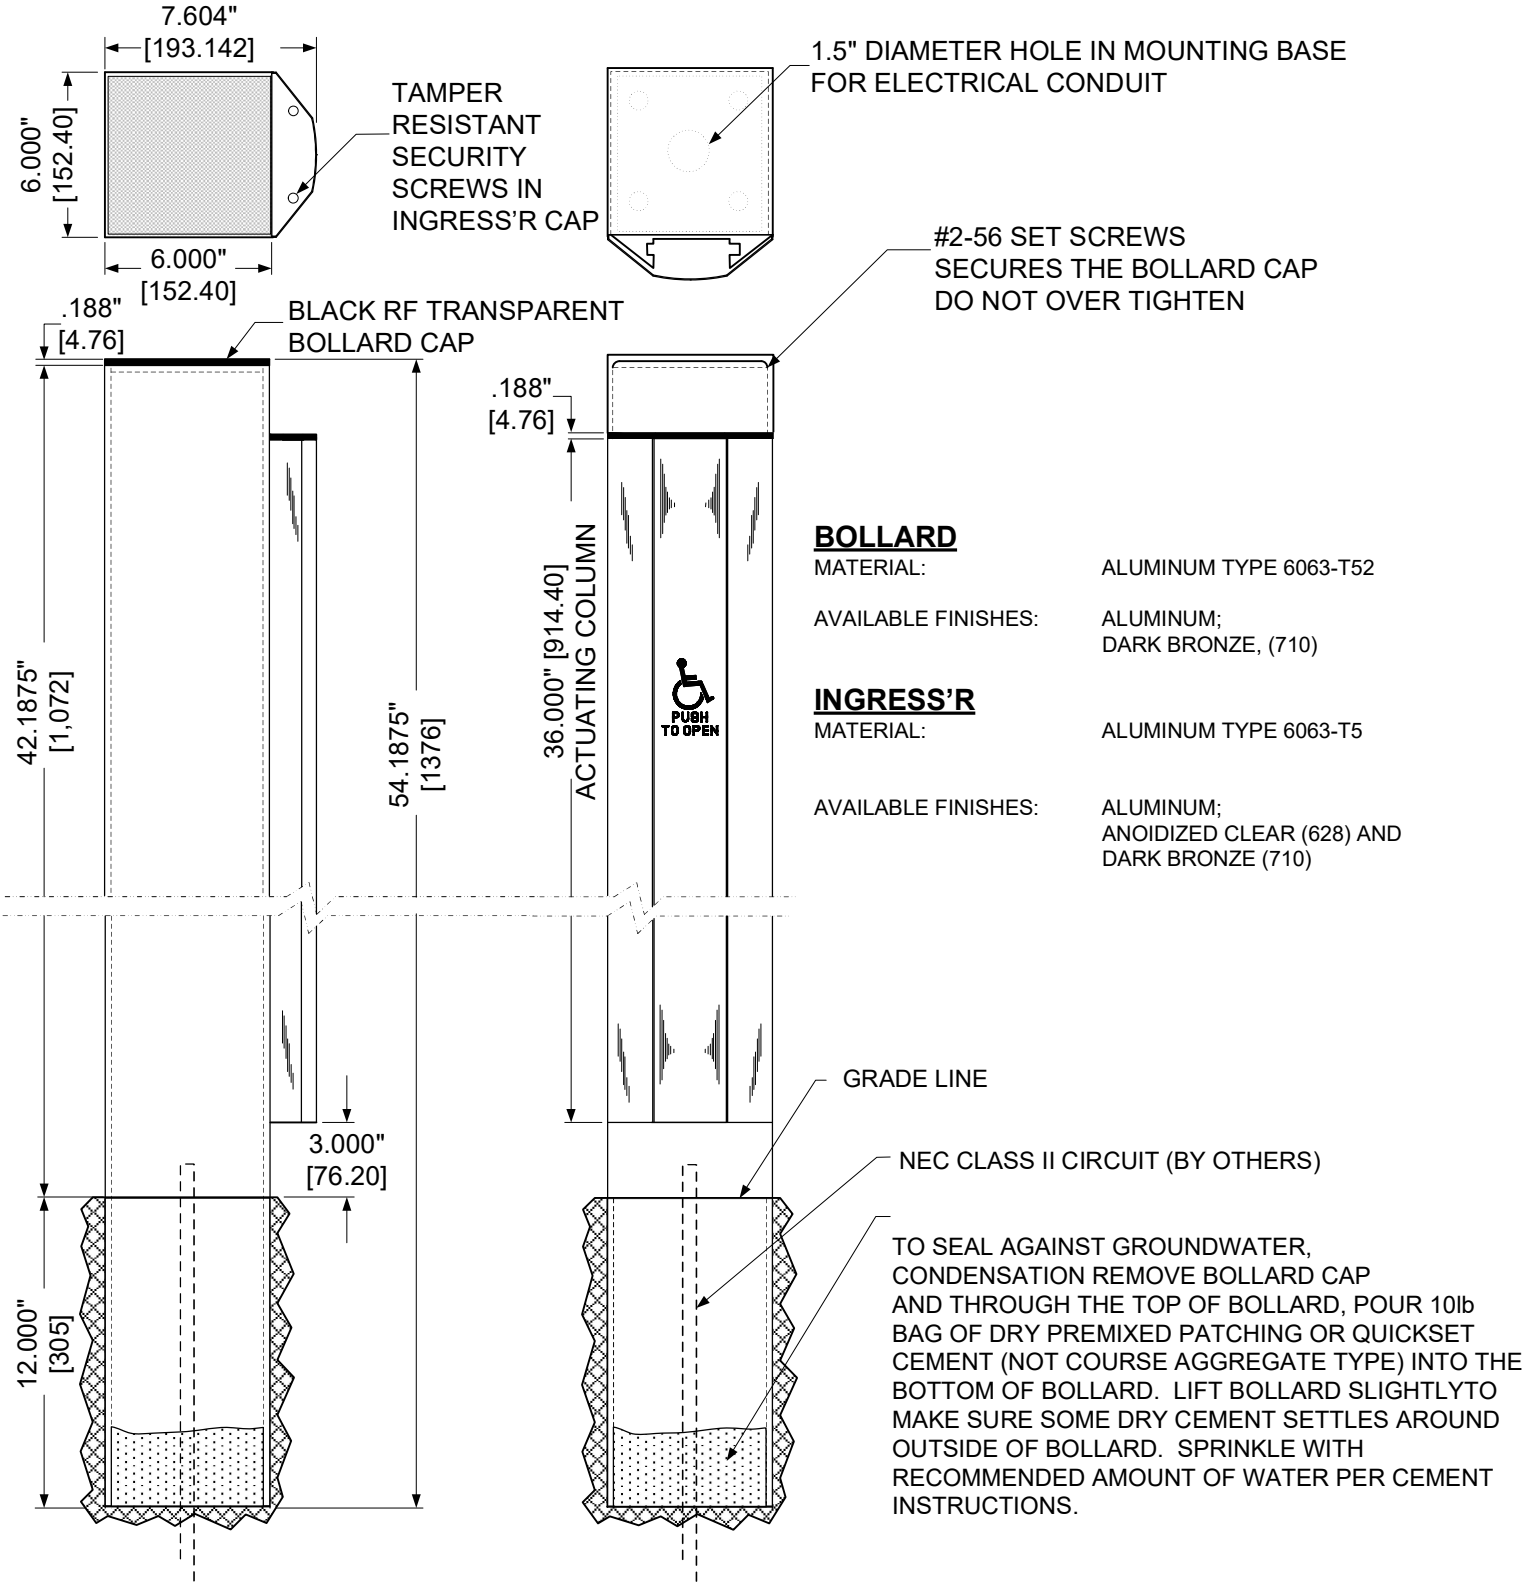

INSTALLATION INSTRUCTIONS

BPG6SPV 54" IN-GROUND MOUNT 6" SQUARE POST TOUCH PANEL PREP

BOLLARD

MATERIAL: ALUMINUM TYPE 6063-T52

AVAILABLE FINISHES: ALUMINUM;
DARK BRONZE, (710)

INGRESS'R

MATERIAL: ALUMINUM TYPE 6063-T5

AVAILABLE FINISHES: ALUMINUM;
ANODIZED CLEAR (628) AND
DARK BRONZE (710)