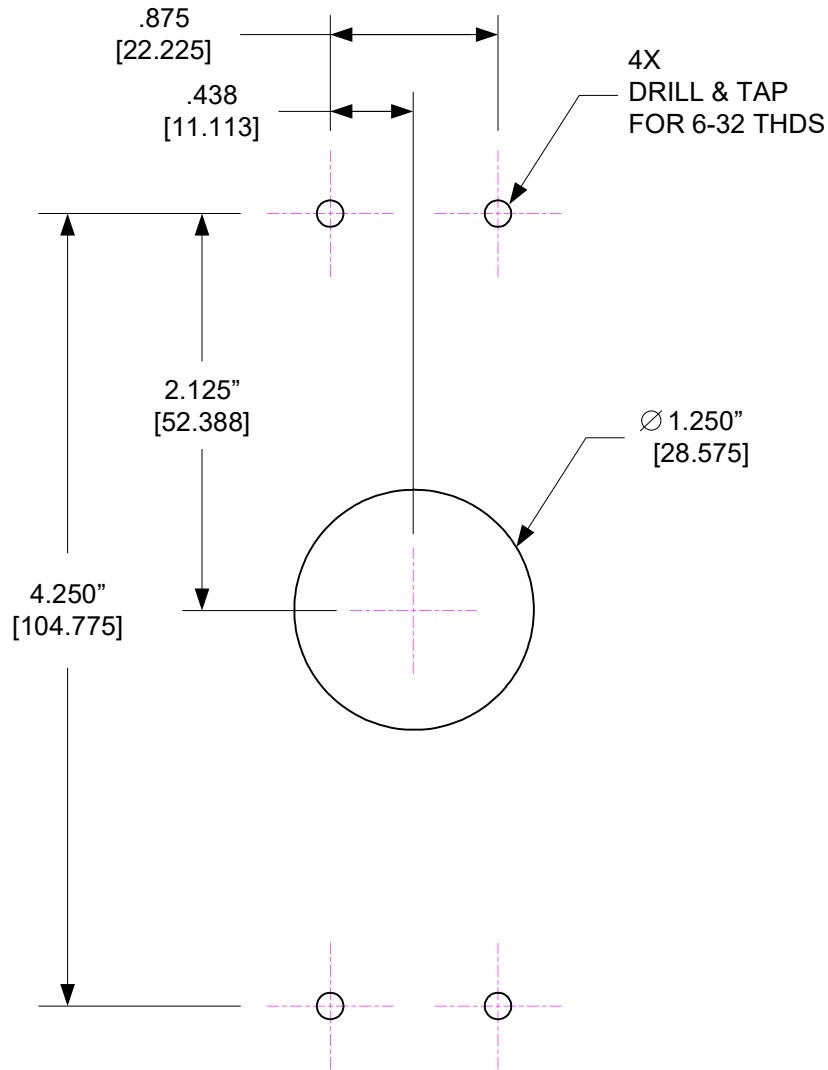

INSTALLATION INSTRUCTIONS

452NV NARROW PUSH SWITCH

*Dimensional drawing only, Not drawn to scale