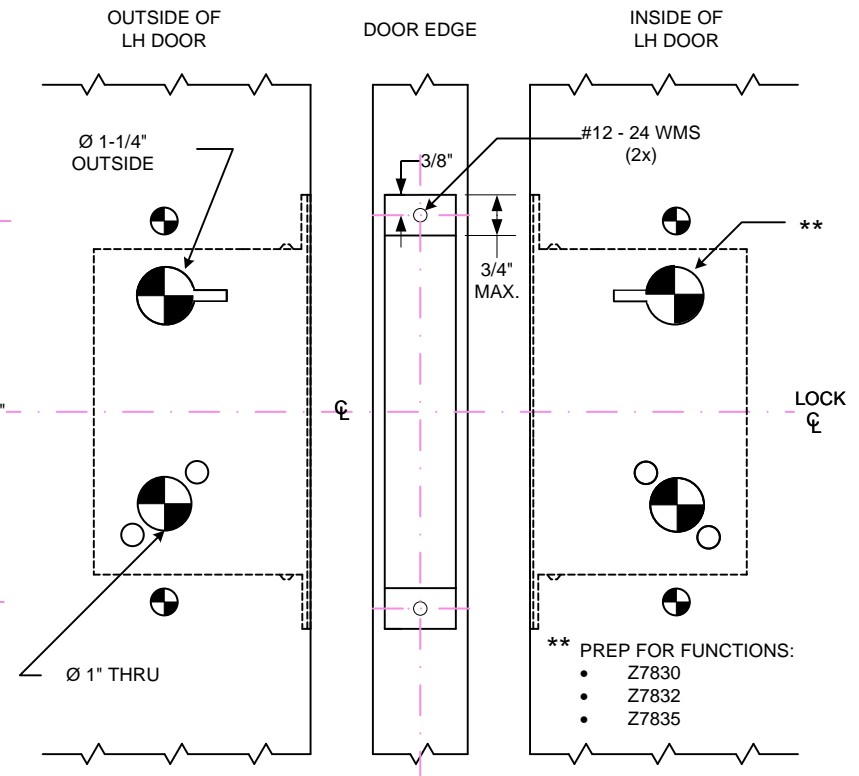

Z7800 PRO SERIES
METAL DOOR, LOCK & TRIM PREP.
 FLAT OR BEVELED, HOLLOW METAL DOORS
 Escutcheon Trim Models: EE, GE, NE & 07E

DIMENSIONAL REFERENCE ONLY

		OUTSIDE			INSIDE		
FUNCTION		LEVER HOLE	CYLINDER HOLE	THUMBTURN	LEVER	CYLINDER HOLE	THUMBTURN HOLE
**	Z7830	●	●		●	●	
**	Z7832	●	●		●	●	
**	Z7835	●	●		●	●	
	Z7850	●	●		●		
	Z7852	●	●		●		

LOCK DETAIL

COMMON CENTER LINE
 LOCK, STRIKE, DOOR

DOOR DETAIL

MEASURE BACKSET
 FROM \varnothing DOOR EDGE

Z7800 PRO SERIES
WOOD DOOR, LOCK & TRIM PREP.
 FLAT OR BEVELED, WOOD DOORS
 Escutcheon Trim Models: EE, GE, NE & 07E

DIMENSIONAL REFERENCE ONLY

CHART FOR DRILLING TRIM HOLES						
OUTSIDE				INSIDE		
FUNCTION	LEVER HOLE	CYLINDER HOLE	THUMBTURN	LEVER	CYLINDER HOLE	THUMBTURN HOLE
** Z7830	●	●		●	●	
** Z7832	●	●		●	●	
** Z7835	●	●		●	●	
Z7850	●	●		●		
Z7852	●	●		●		

LOCK DETAIL

COMMON CENTER LINE
 LOCK, STRIKE, DOOR

DOOR DETAIL

MEASURE BACKSET
 FROM \varnothing DOOR EDGE