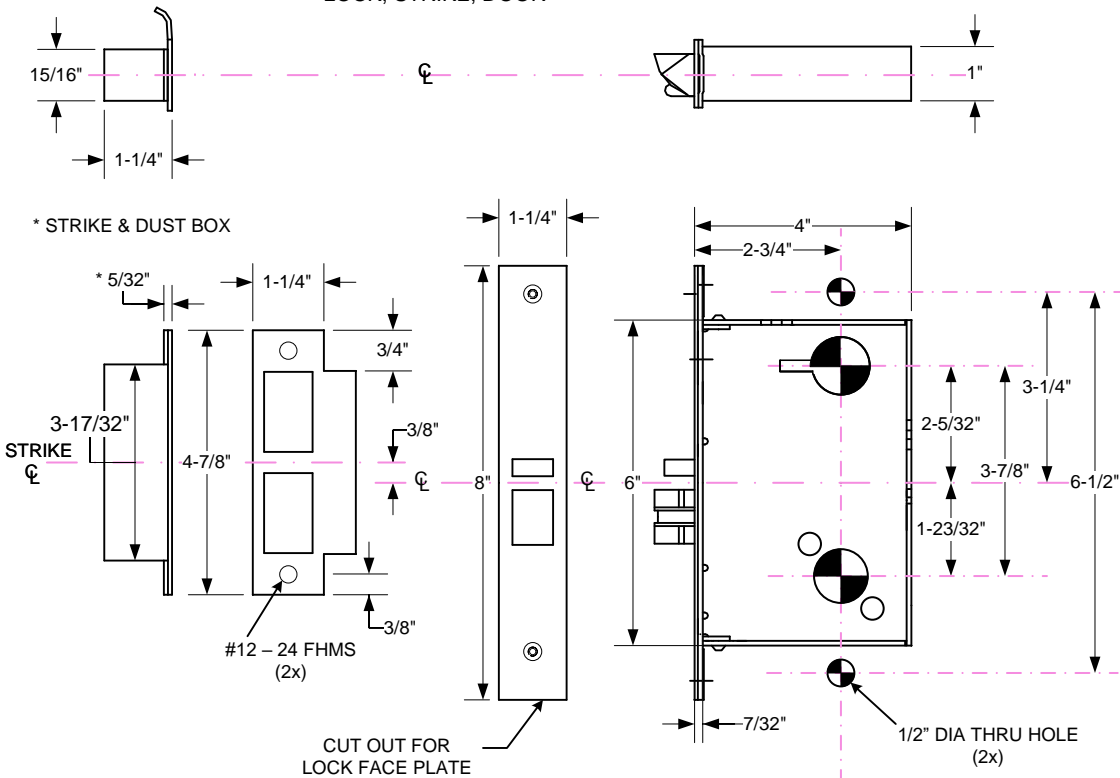

LOCK DETAIL

COMMON CENTER LINE
 LOCK, STRIKE, DOOR

DOOR DETAIL

MEASURE BACKSET
 FROM \varnothing DOOR EDGE

Z7800 PRO SERIES
WOOD DOOR, LOCK & TRIM PREP.
 FLAT OR BEVELED, WOOD DOORS
 Escutcheon Trim Models: EE, GE, NE & 07E

DIMENSIONAL REFERENCE ONLY

CHART FOR DRILLING TRIM HOLES						
OUTSIDE				INSIDE		
FUNCTION	LEVER HOLE	CYLINDER HOLE	THUMBTURN	LEVER	CYLINDER HOLE	THUMBTURN HOLE
** Z7830	●	●		●	●	
** Z7832	●	●		●	●	
** Z7835	●	●		●	●	
Z7850	●	●		●		
Z7852	●	●		●		

LOCK DETAIL

COMMON CENTER LINE
 LOCK, STRIKE, DOOR

DOOR DETAIL

MEASURE BACKSET
 FROM \varnothing DOOR EDGE