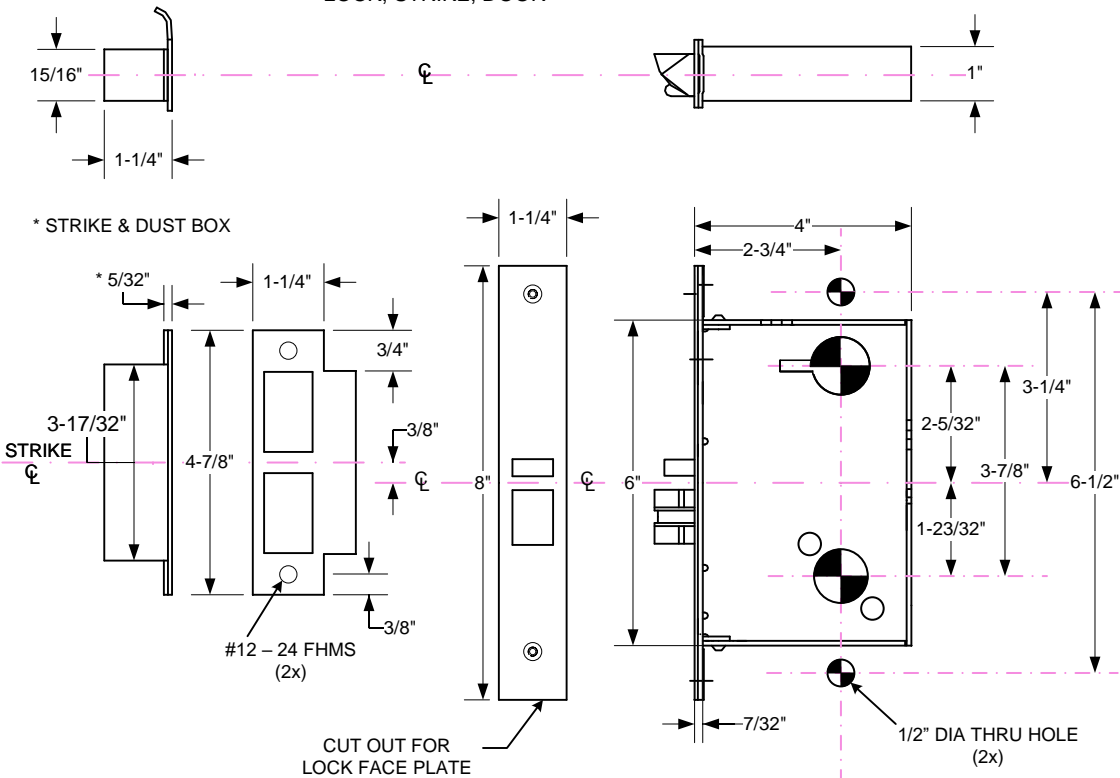

Z7800 PRO SERIES
METAL DOOR, LOCK & TRIM PREP.
 FLAT OR BEVELED, HOLLOW METAL DOORS
 Escutcheon Trim Models: EE, GE, NE & 07E

DIMENSIONAL REFERENCE ONLY

		OUTSIDE			INSIDE		
FUNCTION		LEVER HOLE	CYLINDER HOLE	THUMBTURN	LEVER	CYLINDER HOLE	THUMBTURN HOLE
**	Z7830	●	●		●	●	
**	Z7832	●	●		●	●	
**	Z7835	●	●		●	●	
	Z7850	●	●		●		
	Z7852	●	●		●		

LOCK DETAIL

COMMON CENTER LINE
 LOCK, STRIKE, DOOR

DOOR DETAIL

MEASURE BACKSET
 FROM \varnothing DOOR EDGE

Z7800 PRO SERIES
WOOD DOOR, LOCK & TRIM PREP.
 FLAT OR BEVELED, WOOD DOORS
 Escutcheon Trim Models: EE, GE, NE & 07E

DIMENSIONAL REFERENCE ONLY

CHART FOR DRILLING TRIM HOLES						
OUTSIDE				INSIDE		
FUNCTION	LEVER HOLE	CYLINDER HOLE	THUMBTURN	LEVER	CYLINDER HOLE	THUMBTURN HOLE
** Z7830	●	●		●	●	
** Z7832	●	●		●	●	
** Z7835	●	●		●	●	
Z7850	●	●		●		
Z7852	●	●		●		

LOCK DETAIL

COMMON CENTER LINE
 LOCK, STRIKE, DOOR

DOOR DETAIL

MEASURE BACKSET
 FROM \varnothing DOOR EDGE