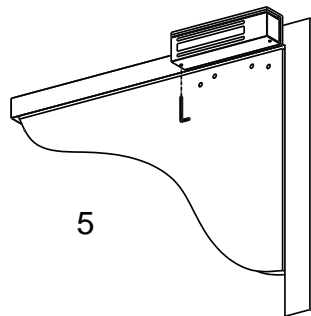

SECURITY DOOR CONTROLS

3580 Willow Lane, Westlake Village, CA 91361-4921 • (805) 494-0622 • Fax: (805) 494-8861
www.sdcsecurity.com • E-mail: service@sdsecurity.com

INSTALLATION INSTRUCTIONS TJ2 TOP JAMB MOUNTING KIT