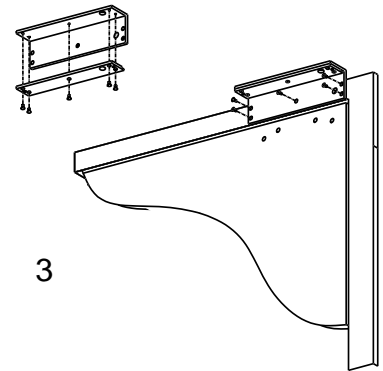

SECURITY DOOR CONTROLS

3580 Willow Lane, Westlake Village, CA 91361-4921 • (805) 494-0622 • Fax: (805) 494-8861
www.sdcsecurity.com • E-mail: service@sdsecurity.com

INSTALLATION INSTRUCTIONS TJ2 TOP JAMB MOUNTING KIT