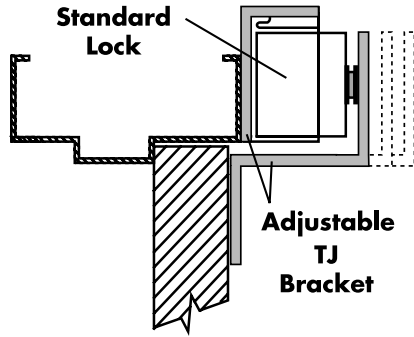

SECURITY DOOR CONTROLS

3580 Willow Lane, Westlake Village, CA 91361-4921 • (805) 494-0622 • Fax: (805) 494-8861
www.sdcsecurity.com • E-mail: service@sdsecurity.com

INSTALLATION INSTRUCTIONS TJ2 TOP JAMB MOUNTING KIT