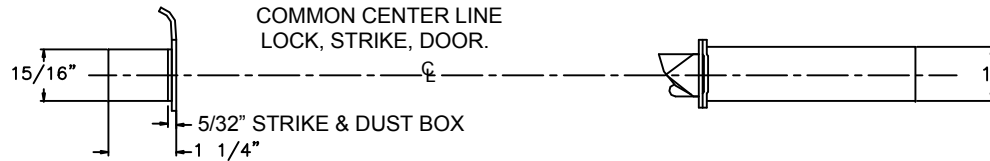

HITOWER Z7800 SERIES TEMPLATE ROSE TRIM, METAL DOOR, PREP. FLAT OR BEVELED, HOLLOW METAL DOORS

FUNCTION	OUTSIDE			INSIDE		
	LEVER HOLE	CYLINDER HOLE	THUMBTURN HOLE	LEVER HOLE	CYLINDER HOLE	THUMBTURN HOLE
Z7850	●	●		●		
Z7852	●	●		●		
Z7830	●	●		●	●	
Z7832	●	●		●	●	

LOCK DETAIL

COMMON CENTER LINE
 LOCK, STRIKE, DOOR.

DOOR DETAIL

MEASURE BACKSET
 FROM ϕ DOOR EDGE