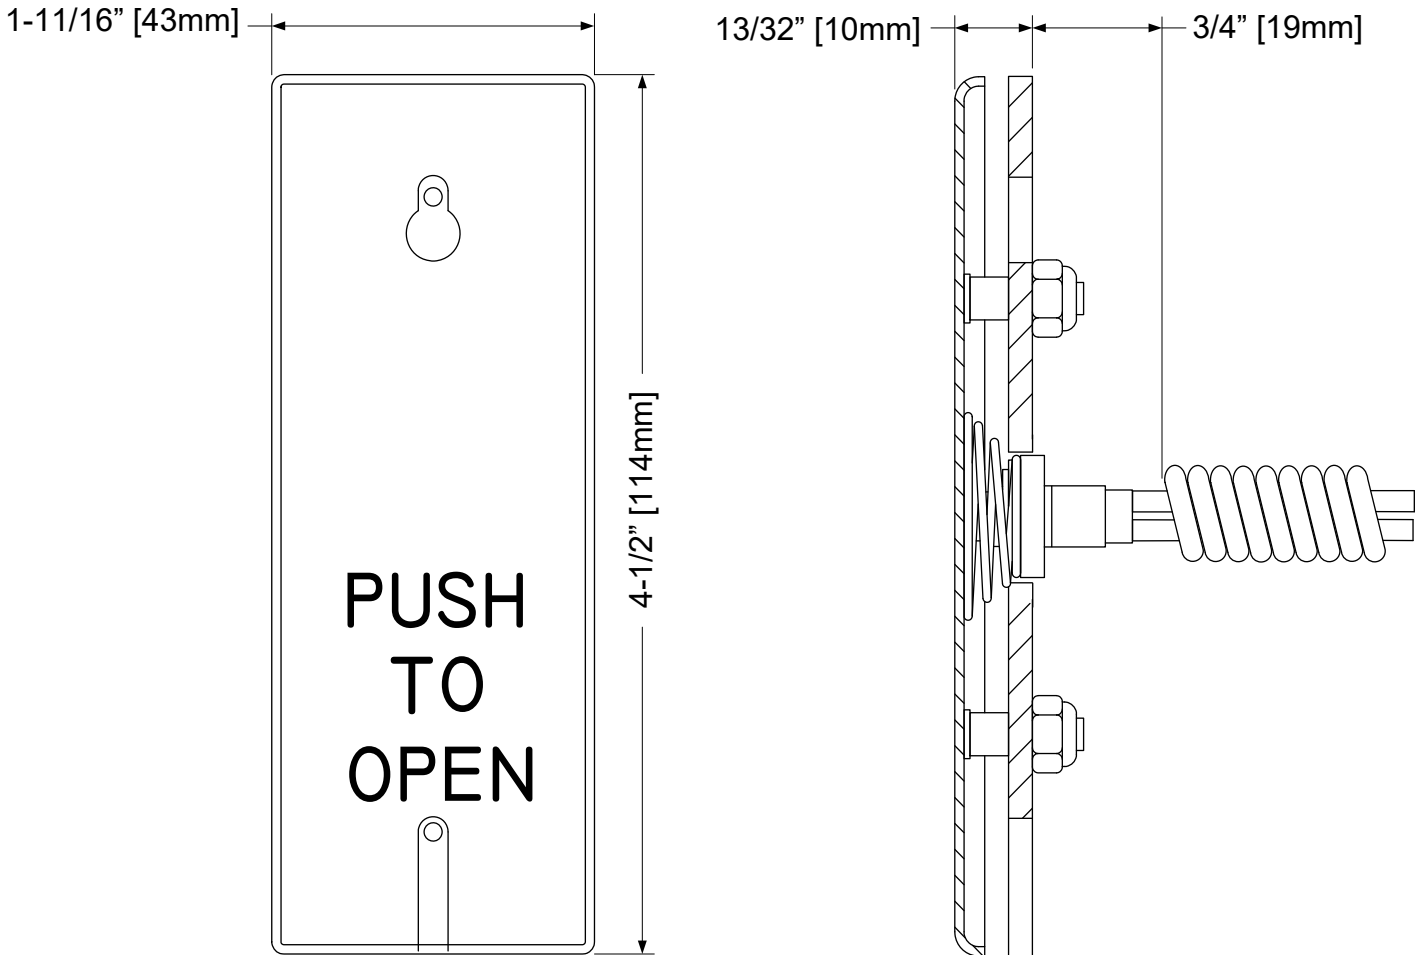

SDC Security Door Controls

801 Avenida Acaso, Camarillo, Ca. 93012 • (805) 494-0622 •
www.sdcsecurity.com • E-mail: service@sdsecurity.com

INSTALLATION INSTRUCTIONS 48201U NARROW PUSH PLATE SWITCH, PUSH TO OPEN, SPDT

Specifications

Physical Size: 1-11/16" x 4-1/2" x 1-5/16"D

Contact Type: SPDT
Contact Rating: 1 Amp @28VDC