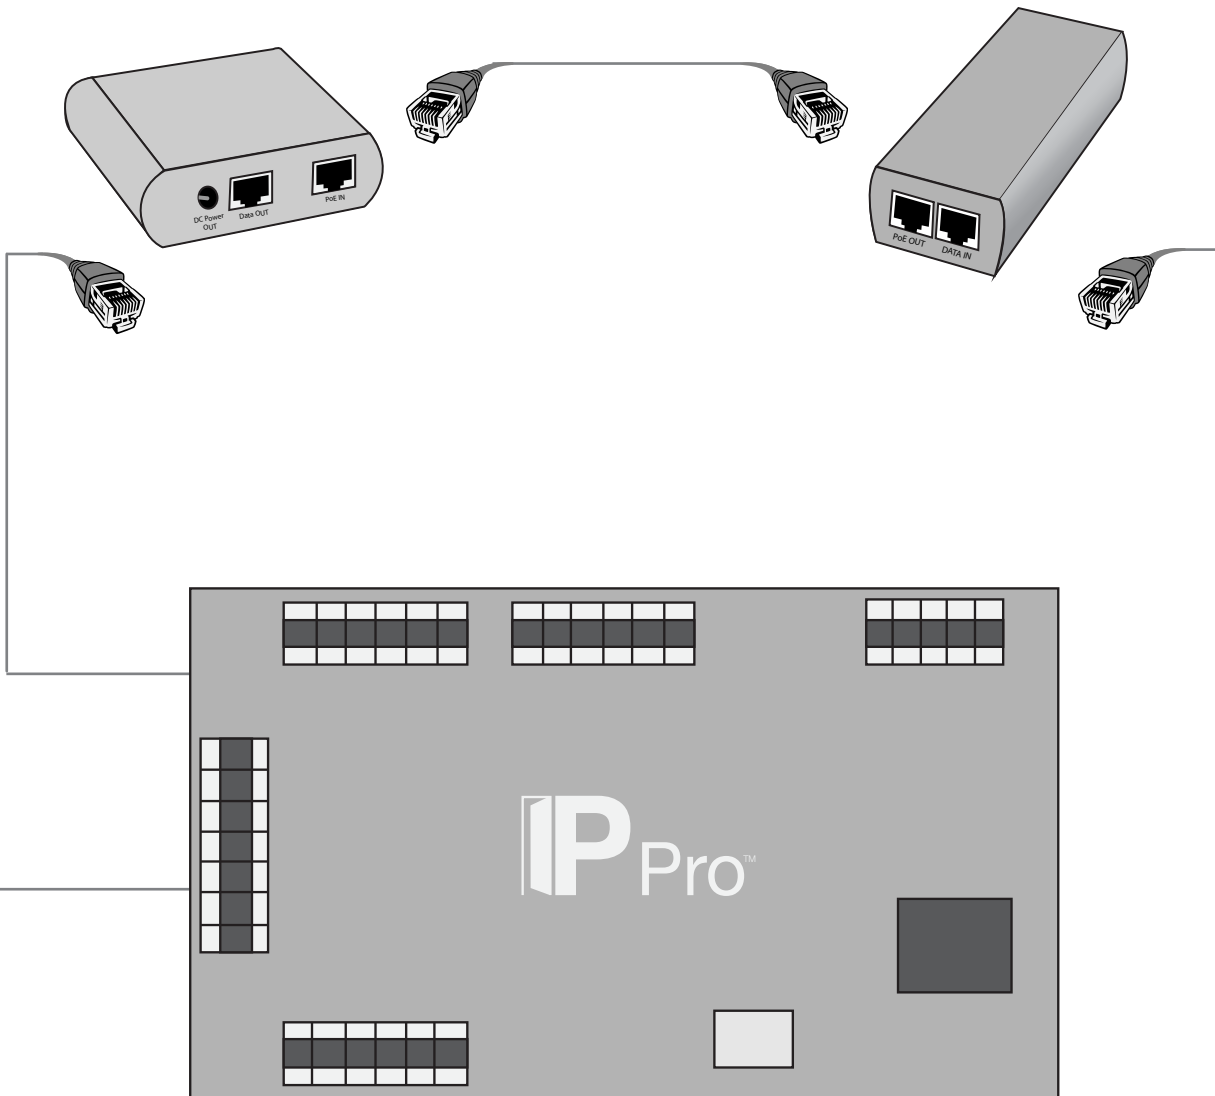

# IP Pro™ Solution

*IP Pro Controller • Splitter • Injector*

- *Locking Device*
- *Access Control*
- *Egress Device*
- *Power Transfer*

**IP Pro™** is a complete line of low power, Professional Grade Door Access Control Solutions – all easily connected and powered by ordinary **Ethernet network** cables – providing incredible **flexibility** and **cost-savings** when installing access control.

Our IP Pro™ IP-based Access Control Starter Kit is a simple and cost-effective solution to control a single or multiple doors – with everything needed for a complete, IP door access control system, adaptable to existing PoE Networks.

# IP Pro™ Starter Kit

Central to our starter kit is the **SDC IP Pro™ Controller** – with **embedded, browser-based software** – allowing for door access control via LAN or internet connected device.

The controller installs easily at the door and only requires a single network cable, reducing costs. Expanding to additional doors is as simple as installing a new door controller and connecting to the nearest network switch.