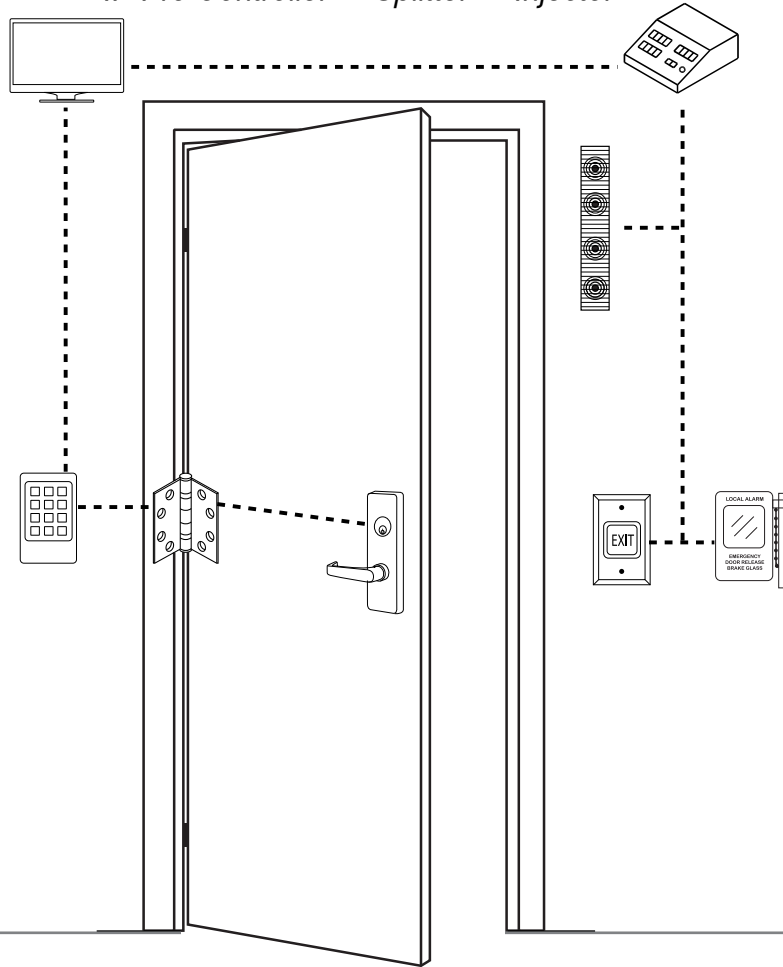

# IP Pro™

*IP-based Access Control  
Starter Kit*

*Finally, IP Security has reached the door*

---

**Until now,**

IP security systems have focused on network software and cameras, without truly addressing

**door control, the missing link**

to any total access control solution:

securing the door opening.

**SDC** brings the same robust, reliable Access Control Electrified Locking Hardware the industry has relied upon for over 40 years to your door.

**IP** Pro™

*IP-based Access Control Starter Kit*

# IP Pro™ Solution

*IP Pro Controller • Splitter • Injector*

- *Locking Device*
- *Access Control*
- *Egress Device*
- *Power Transfer*

**IP Pro™** is a complete line of low power, Professional Grade Door Access Control Solutions – all easily connected and powered by ordinary **Ethernet network** cables – providing incredible **flexibility** and **cost-savings** when installing access control.