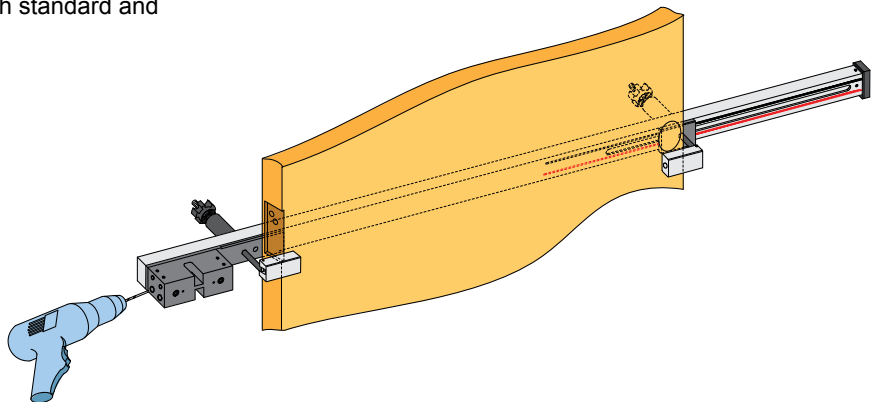

SECURITY DOOR CONTROLS