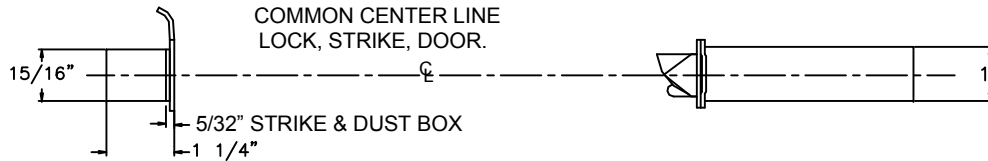

		OUTSIDE		INSIDE		
FUNCTION	LEVER HOLE	CYLINDER HOLE	LEVER HOLE	CYLINDER HOLE	THUMBTURN HOLE	
M7800	●	●	●	OPTIONAL	OPTIONAL	

LOCK DETAIL

COMMON CENTER LINE
 LOCK, STRIKE, DOOR.

DOOR DETAIL

MEASURE BACKSET
 FROM ϕ DOOR EDGE