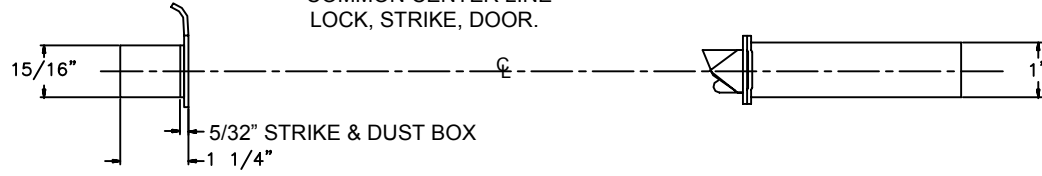

SECURITY DOOR CONTROLS

3580 Willow Lane, Westlake Village, CA 91361-4921 • (805) 494-0622 • Fax: (805) 494-8861
 www.sdcsecurity.com • E-mail: service@sdsecurity.com

HITOWER Z7500 SERIES TEMPLATE ROSE TRIM, WOOD DOOR, PREP.

FLAT OR BEVELED, WOOD OR COMPOSITE DOORS

FUNCTION	OUTSIDE			INSIDE		
	LEVER HOLE	CYLINDER HOLE	THUMBTURN HOLE	LEVER HOLE	CYLINDER HOLE	THUMBTURN HOLE
Z7550	●	●		●		
Z7530	●	●		●	●	

LOCK DETAIL
 COMMON CENTER LINE
 LOCK, STRIKE, DOOR.

DOOR DETAIL
 MEASURE BACKSET
 FROM ϕ DOOR EDGE