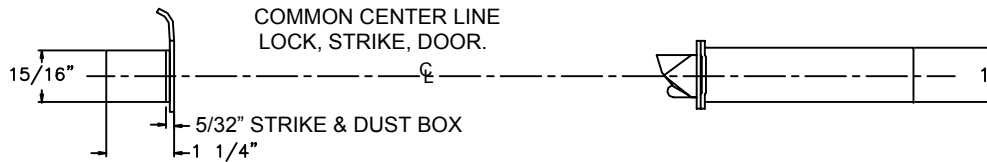

SDC SECURITY DOOR CONTROLS

3580 Willow Lane, Westlake Village, CA 91361-4921 • (805) 494-0622 • Fax: (805) 494-8861
 www.sdcsecurity.com • E-mail: service@sdsecurity.com

HITOWER Z7800 SERIES TEMPLATE ROSE TRIM, METAL DOOR, PREP. FLAT OR BEVELED, HOLLOW METAL DOORS

FUNCTION	OUTSIDE			INSIDE		
	LEVER HOLE	CYLINDER HOLE	THUMBTURN HOLE	LEVER HOLE	CYLINDER HOLE	THUMBTURN HOLE
Z7850	●	●		●		
Z7852	●	●		●		
Z7830	●	●		●	●	
Z7832	●	●		●	●	

LOCK DETAIL

DOOR DETAIL

MEASURE BACKSET FROM ϕ DOOR EDGE