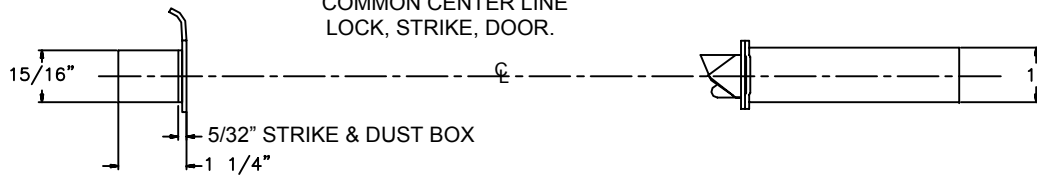

## HITOWER Z7800 SERIES TEMPLATE ROSE TRIM, WOOD DOOR, PREP. FLAT OR BEVELED, WOOD OR COMPOSITE DOORS

FUNCTION	OUTSIDE			INSIDE		
	LEVER HOLE	CYLINDER HOLE	THUMBTURN HOLE	LEVER HOLE	CYLINDER HOLE	THUMBTURN HOLE
Z7850	●	●		●		
Z7852	●	●		●		
Z7830	●	●		●	●	
Z7832	●	●		●	●	

### DOOR DETAIL MEASURE BACKSET FROM $\phi$ DOOR EDGE