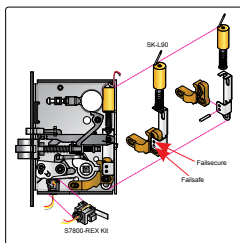

ADA Compliant Push Plate Switches for Wall or Bollard Mount

Wireless
or Hardwire Use

For Handicap Access, Automatic Door Activation & Request-to-Exit Applications

- Door Opener Activation
- Access Control Request-to-Exit (RTE)
- Automatic Door Activation
- Door Sequencer Activation

SK-L90 Field Electrification Kit for Schlage L9080

- Field Selectable Failsafe or Failsecure
- Field Selectable voltage, 12VDC or 24VDC
- Optional REX kit also available

Entry Check® Programmable Keypads

- 500 1-6 Digit Codes
- Weatherized Keypad/Back-Lit Keys
- 12/24 VDC/AC
- 2 Inputs/4 Outputs
- Choice of several keypad signal and auxiliary outputs

918 EntryCheck®
Heavy 2mm Faceplate

900-PS
Shroud for 918 Entry Check®

Electra MOD™ Major Brand Locks Electrified by SDC

Schlage

- S7250
- T7250
- P7250
- D7250

Best

Yale

Sargent

QUIET DUO™ LR100 for 30" Devices

Field Retrofit Latch Retraction & Dogging Kits Retrofits Von Duprin 30" Device without removing from frame