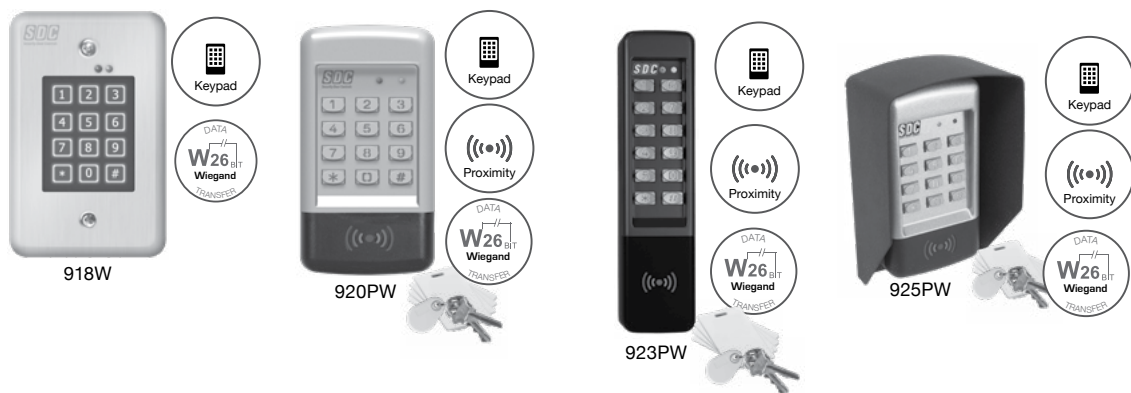

Prox Reader		LIST
IPRW300	Wiegand Reader - PROX, Mullion Mount, HID compatible (125 kHz) includes Black and White Cover	210.00
IPRW500	Wiegand Reader - PROX, Single Gang Box or Surface Mount, HID compatible (125 kHz) includes Black and White Cover	241.00

Wiegand Reader		LIST
918W	Indoor digital keypad, Wiegand output	174.00
920PW	Digital keypad with Prox Reader, Wiegand output	433.00
923PW	Digital keypad, narrow, with Prox Reader, Wiegand output	527.00
925PW	Digital keypad with Prox Reader, Wiegand output, and privacy shroud	540.00