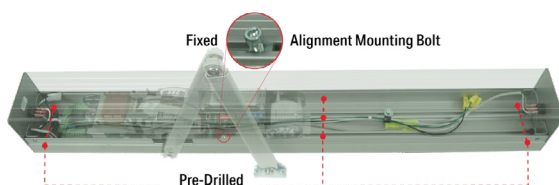

SDC's EntryControl™ operators help meet all US and Canadian ADA requirements for door installation in retail storefronts, office buildings, campuses and healthcare facilities.

The **AUTO series low energy swing door operator** provides hands-free, low-power point of entry door control for low-power retrofit of any building entrance. The state-of-the-art microprocessor-based unit is self-tuning and self-learning while offering non-handed operation, full mechanical stops and a variety of interface options for sensors, push plates, fire alarms and electrified locks.

Pre-drilled mounting holes and fixed mounting bolt for hanging drive unit while installing allows for **easy, single technician installs**.

A **built-in 1-Amp+, 24VDC internal power supply** provides for true integration with popular access and egress control hardware.

HOW YOUR CUSTOMER BENEFITS:

- Knowing act to activate
- Push or pull arm models available
- Spindle included
- Non-handed
- Slotted back plate for easy mounting
- Single button, self-tuning setup
- Auto-sensing degree of door swing
- Adjustable hard stops (if needed)
- Built-in 1 Amp power supply
- Onboard lock sequencing
- Preset dip switches for alternative functions
- External function switches
- Customizable programming for system design
- USB port to upload customized programming
- High traffic use