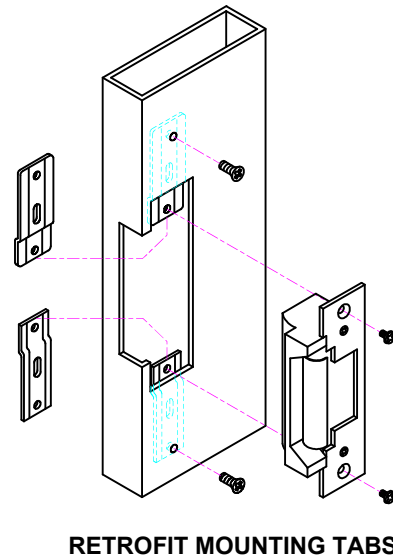

INSTALLATION INSTRUCTIONS

25 SERIES ELECTRIC STRIKE

ELECTRICAL DATA:
200/100mA @12/24VDC

DC12V	DC24V
<p>+</p> <p>RED</p> <p>BLACK</p>	<p>+</p> <p>RED</p> <p>BLACK</p> <p>BLUE</p>
<p>-</p> <p>BLUE</p> <p>WHITE</p>	<p>-</p> <p>WHITE</p>