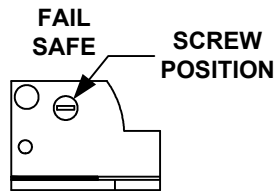

INSTALLATION INSTRUCTIONS

25 SERIES ELECTRIC STRIKE

ELECTRICAL DATA:
200/100mA @12/24VDC

DC12V	DC24V
<p>+</p> <p>RED</p> <p>BLACK</p>	<p>+</p> <p>RED</p> <p>BLACK</p> <p>BLUE</p>
<p>-</p> <p>BLUE</p> <p>WHITE</p>	<p>-</p> <p>WHITE</p>