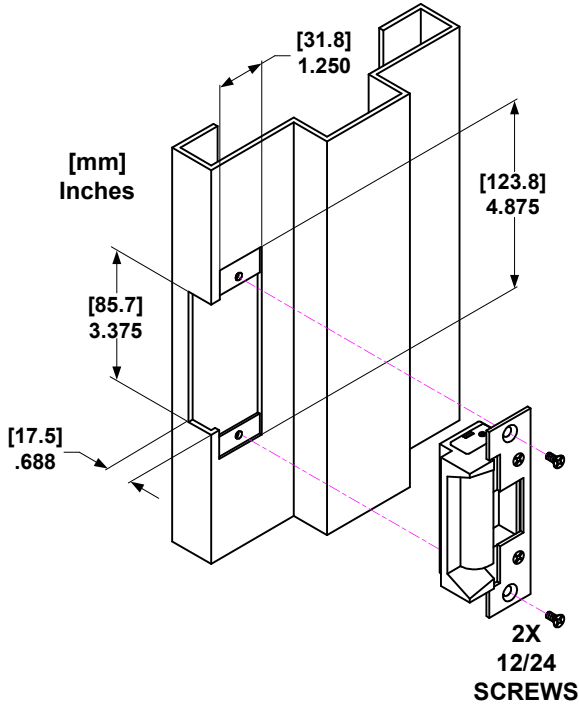

INSTALLATION INSTRUCTIONS

25 SERIES ELECTRIC STRIKE

ELECTRICAL DATA:
200/100mA @12/24VDC

DC12V	DC24V
<p>+</p> <p>RED</p> <p>BLACK</p>	<p>+</p> <p>RED</p> <p>BLACK</p> <p>BLUE</p>
<p>-</p> <p>BLUE</p> <p>WHITE</p>	<p>-</p> <p>WHITE</p>