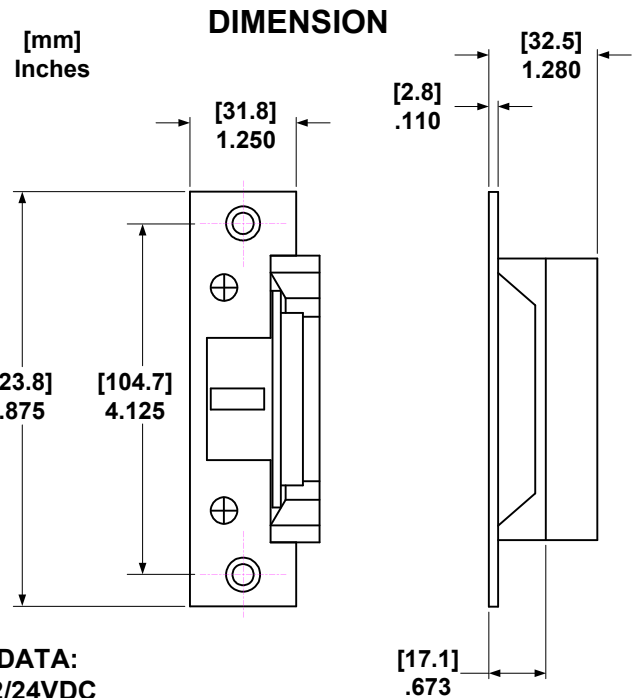

INSTALLATION INSTRUCTIONS

25 SERIES ELECTRIC STRIKE

ELECTRICAL DATA:
200/100mA @12/24VDC

DC12V	DC24V
<p>+</p> <p>RED</p> <p>BLACK</p>	<p>+</p> <p>RED</p> <p>BLACK</p> <p>BLUE</p>
<p>-</p> <p>BLUE</p> <p>WHITE</p>	<p>-</p> <p>WHITE</p>