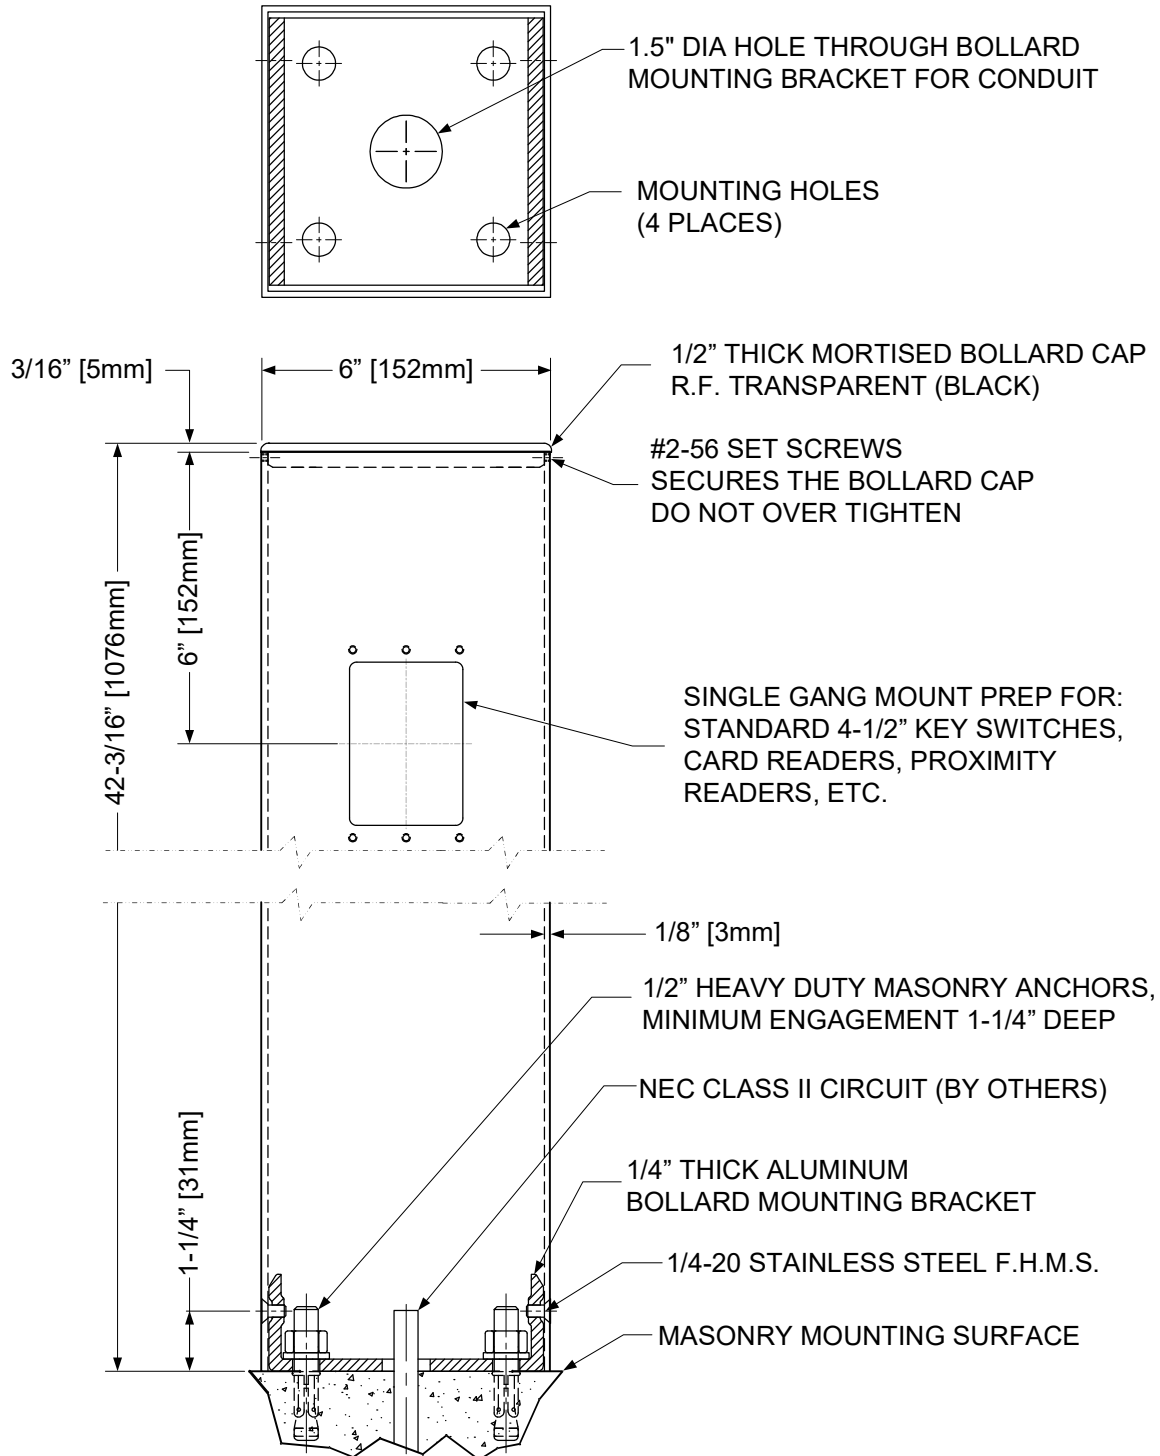

INSTALLATION INSTRUCTIONS

BPS6SV 42" SURFACE MOUNT 6" SQUARE POST 1-GANG PREP

Exact product dimensions and features may vary slightly from example shown above.

Any suggestions or comments to this instruction or product are welcome. Please contact us through our website or email engineer@sdsecurity.com