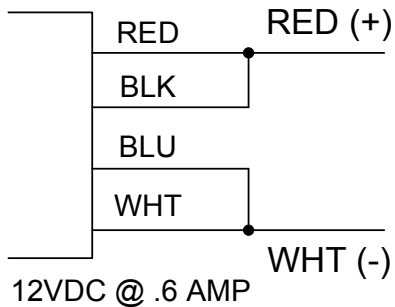

SDC Security Door Controls

801 Avenida Acaso, Camarillo, Ca. 93012 • (805) 494-0622 •
www.sdcsecurity.com • E-mail: service@sdsecurity.com

S6303M WIRING INSTRUCTIONS ALL OPTIONS

POWER

REX

WHT = COM
YEL = N/O
ORG = N/C

DPS

GRN = COM
RED = N/O
WHT = N/C

LS

WHT/BLK = COM
ORG/BLK = SECURE
YEL/BLK = UNSECURE

Any suggestions or comments to this instruction or product are welcome. Please contact us through our website or email engineer@sdsecurity.com