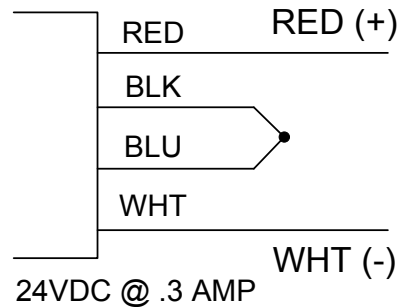

SDC Security Door Controls

801 Avenida Acaso, Camarillo, Ca. 93012 • (805) 494-0622 •
www.sdcsecurity.com • E-mail: service@sdsecurity.com

S6303M WIRING INSTRUCTIONS ALL OPTIONS

POWER

REX

WHT = COM
YEL = N/O
ORG = N/C

DPS

GRN = COM
RED = N/O
WHT = N/C

LS

WHT/BLK = COM
ORG/BLK = SECURE
YEL/BLK = UNSECURE

Any suggestions or comments to this instruction or product are welcome. Please contact us through our website or email engineer@sdsecurity.com