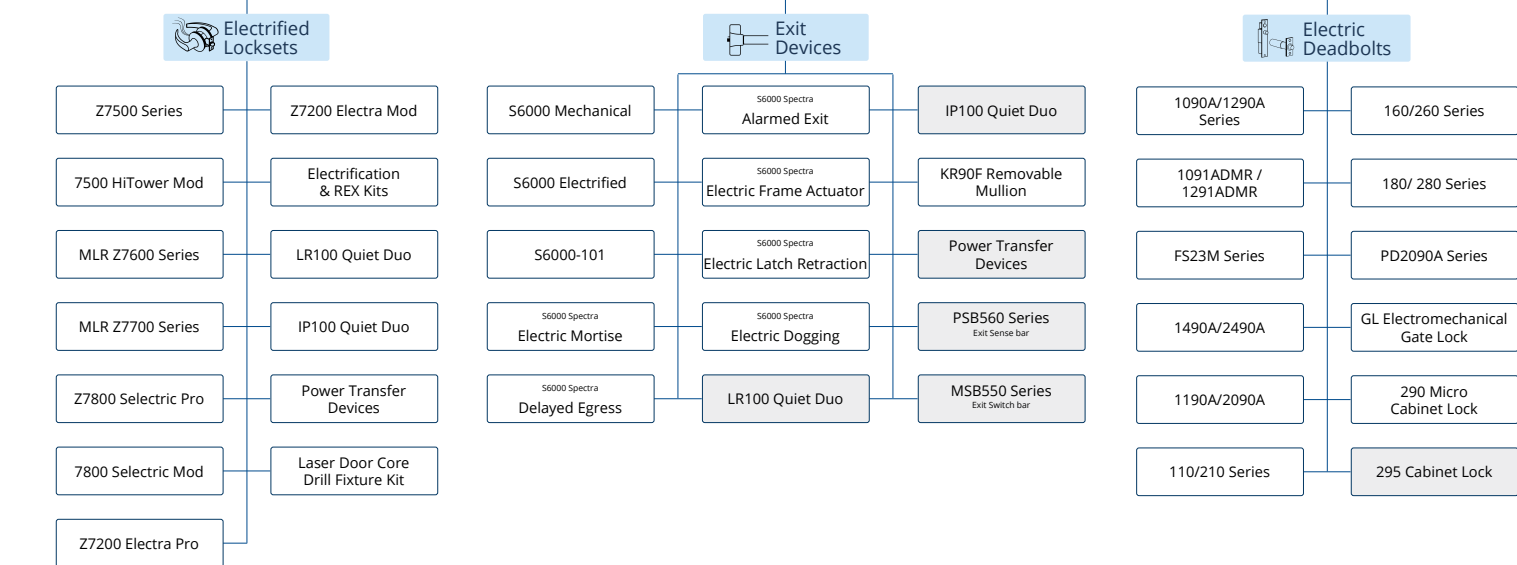

SDCSecurity.com Site Map

[Where To Buy](#)
[Search](#)

[DUPLICATE PAGE](#)
[LINK TO AN EXTERNAL PAGE](#)
[LINK TO AN PDF FILE](#)

1 LOCKING DEVICES

2 ACCESS CONTROLS

3 EGRESS CONTROLS

4 POWER TRANSFER DEVICES

5 POWER SUPPLY & DOOR CONTROLS

6 REMOTE CONTROLS

7 DOOR CONTROLS & ANNUNCIATOR CONSOLES

8 ACCESSORIES

9 SHARED BATH SYSTEM

10 HAZARDOUS

WEBSITE FOOTER

- COMPANY**
 - About SDC
 - Expos & Trainings
 - Training Calendar
 - Suggestions Box
 - Employment
 - Community Support
 - OEM
- DOCUMENTS**
 - Literature Request
 - SDC Solutions
 - shipQuick Inventory
 - System Design
 - White Papers
 - Published Articles
 - UL Listings
- MULTI-MEDIA**
 - SDC Free App
 - DoorSnap™
 - SDC Videos
 - Photo Library
- NEWS**
 - Sign up for Enews
 - SDC Blog
 - Industry Links
- SDC TOOLS**
 - Voltage & Wire Calculators
 - Door Checklist
 - Power Supply Capacity Chart
 - 1-6 Amp Power Supply Cross Reference Guide
 - Component Considerations
 - Installation Videos
 - System Design
 - Document Library