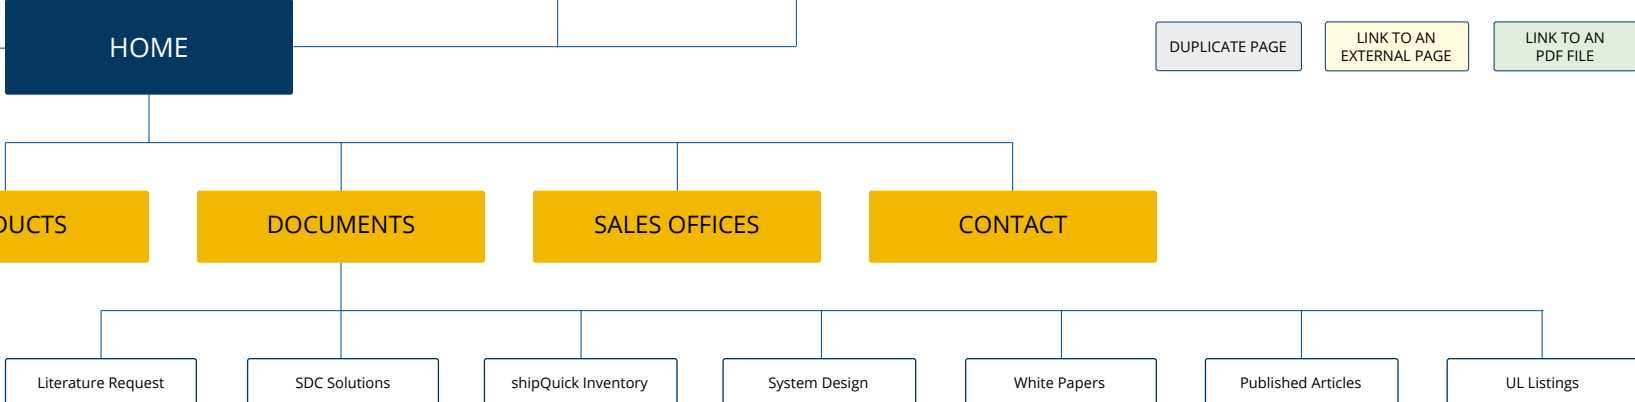

SDCSecurity.com Site Map

[Where To Buy](#)
[Search](#)

[DUPLICATE PAGE](#)
[LINK TO AN EXTERNAL PAGE](#)
[LINK TO AN PDF FILE](#)

1 LOCKING DEVICES

2 ACCESS CONTROLS

3 EGRESS CONTROLS

4 POWER TRANSFER DEVICES

5 POWER SUPPLY & DOOR CONTROLS

6 REMOTE CONTROLS

7 DOOR CONTROLS & ANNUNCIATOR CONSOLES

8 ACCESSORIES

9 SHARED BATH SYSTEM

10 HAZARDOUS

WEBSITE FOOTER

- COMPANY**
 - About SDC
 - Expos & Trainings
 - Training Calendar
 - Suggestions Box
 - Employment
 - Community Support
 - OEM
- DOCUMENTS**
 - Literature Request
 - SDC Solutions
 - shipQuick Inventory
 - System Design
 - White Papers
 - Published Articles
 - UL Listings
- MULTI-MEDIA**
 - SDC Free App
 - DoorSnap™
 - SDC Videos
 - Photo Library
- NEWS**
 - Sign up for Enews
 - SDC Blog
 - Industry Links
- SDC TOOLS**
 - Voltage & Wire Calculators
 - Door Checklist
 - Power Supply Capacity Chart
 - 1-6 Amp Power Supply Cross Reference Guide
 - Component Considerations
 - Installation Videos
 - System Design
 - Document Library