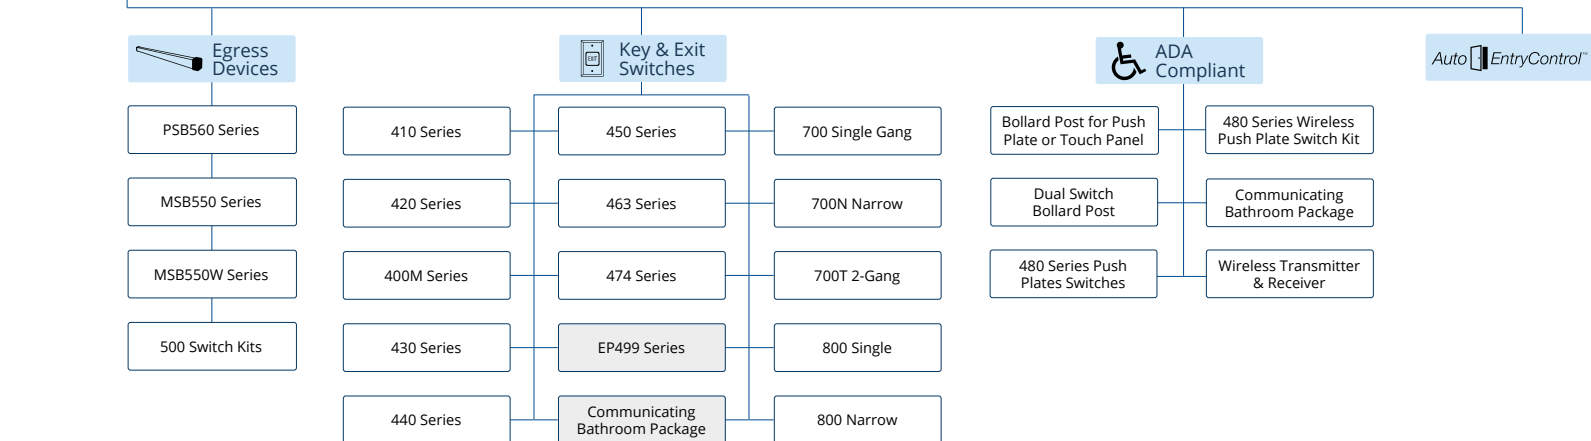

SDCSecurity.com Site Map

[Where To Buy](#)
[Search](#)

[DUPLICATE PAGE](#)
[LINK TO AN EXTERNAL PAGE](#)
[LINK TO AN PDF FILE](#)

1 LOCKING DEVICES

2 ACCESS CONTROLS

3 EGRESS CONTROLS

4 POWER TRANSFER DEVICES

5 POWER SUPPLY & DOOR CONTROLS

6 REMOTE CONTROLS

7 DOOR CONTROLS & ANNUNCIATOR CONSOLES

8 ACCESSORIES

9 SHARED BATH SYSTEM

10 HAZARDOUS

WEBSITE FOOTER

- COMPANY**
 - About SDC
 - Expos & Trainings
 - Training Calendar
 - Suggestions Box
 - Employment
 - Community Support
 - OEM
- DOCUMENTS**
 - Literature Request
 - SDC Solutions
 - shipQuick Inventory
 - System Design
 - White Papers
 - Published Articles
 - UL Listings
- MULTI-MEDIA**
 - SDC Free App
 - DoorSnap™
 - SDC Videos
 - Photo Library
- NEWS**
 - Sign up for Enews
 - SDC Blog
 - Industry Links
- SDC TOOLS**
 - Voltage & Wire Calculators
 - Door Checklist
 - Power Supply Capacity Chart
 - 1-6 Amp Power Supply Cross Reference Guide
 - Component Considerations
 - Installation Videos
 - System Design
 - Document Library