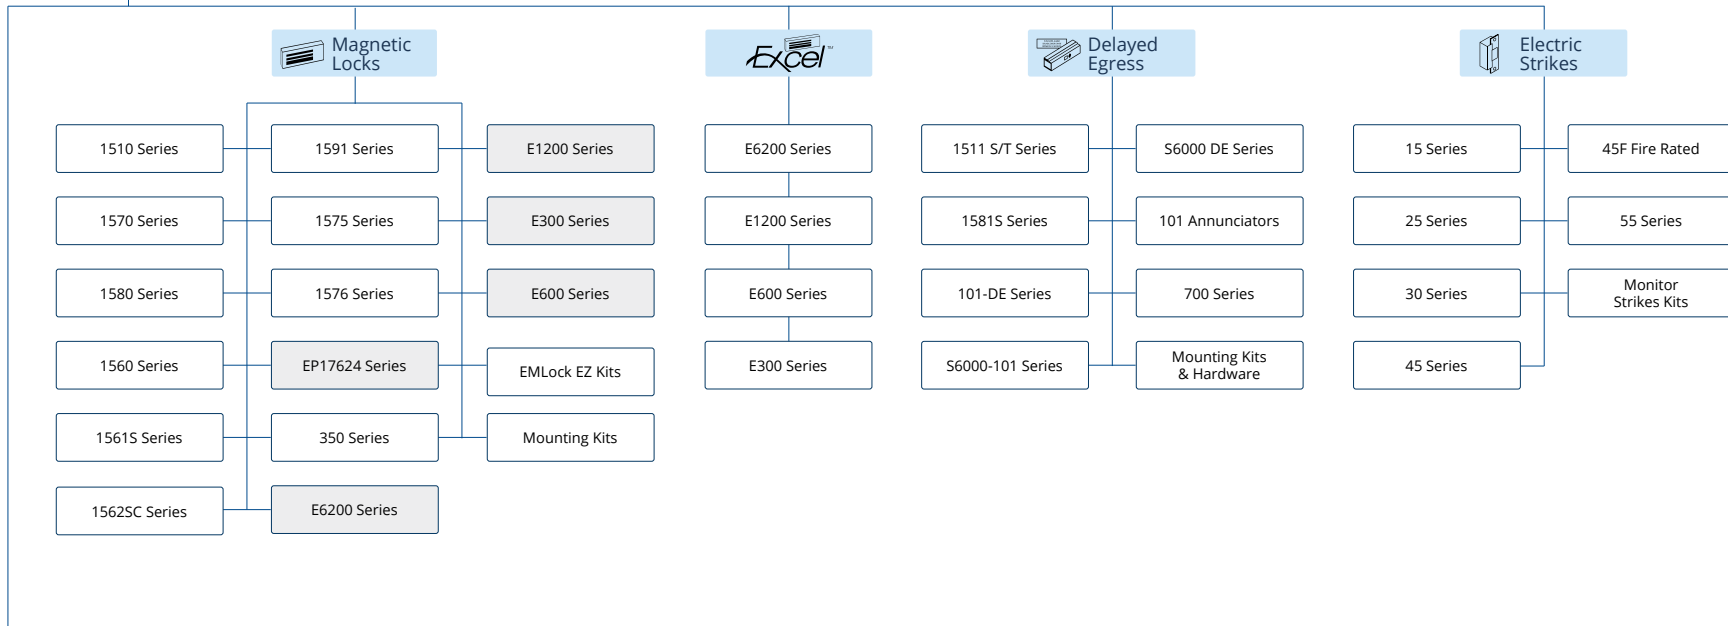

SDCSecurity.com Site Map

[Where To Buy](#)
[Search](#)

[DUPLICATE PAGE](#)
[LINK TO AN EXTERNAL PAGE](#)
[LINK TO AN PDF FILE](#)

1 LOCKING DEVICES

2 ACCESS CONTROLS

3 EGRESS CONTROLS

4 POWER TRANSFER DEVICES

5 POWER SUPPLY & DOOR CONTROLS

6 REMOTE CONTROLS

7 DOOR CONTROLS & ANNUNCIATOR CONSOLES

8 ACCESSORIES

9 SHARED BATH SYSTEM

10 HAZARDOUS

WEBSITE FOOTER

- COMPANY**
 - About SDC
 - Expos & Trainings
 - Training Calendar
 - Suggestions Box
 - Employment
 - Community Support
 - OEM
- DOCUMENTS**
 - Literature Request
 - SDC Solutions
 - shipQuick Inventory
 - System Design
 - White Papers
 - Published Articles
 - UL Listings
- MULTI-MEDIA**
 - SDC Free App
 - DoorSnap™
 - SDC Videos
 - Photo Library
- NEWS**
 - Sign up for Enews
 - SDC Blog
 - Industry Links
- SDC TOOLS**
 - Voltage & Wire Calculators
 - Door Checklist
 - Power Supply Capacity Chart
 - 1-6 Amp Power Supply Cross Reference Guide
 - Component Considerations
 - Installation Videos
 - System Design
 - Document Library