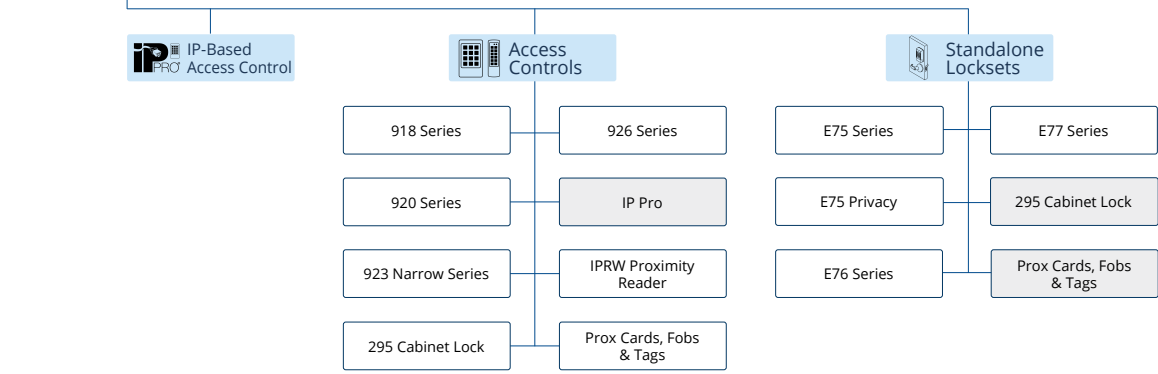

SDCSecurity.com Site Map

[Where To Buy](#)
[Search](#)

[DUPLICATE PAGE](#)
[LINK TO AN EXTERNAL PAGE](#)
[LINK TO AN PDF FILE](#)

1 LOCKING DEVICES

2 ACCESS CONTROLS

3 EGRESS CONTROLS

4 POWER TRANSFER DEVICES

5 POWER SUPPLY & DOOR CONTROLS

6 REMOTE CONTROLS

7 DOOR CONTROLS & ANNUNCIATOR CONSOLES

8 ACCESSORIES

9 SHARED BATH SYSTEM

10 HAZARDOUS

WEBSITE FOOTER

- COMPANY**
 - About SDC
 - Expos & Trainings
 - Training Calendar
 - Suggestions Box
 - Employment
 - Community Support
 - OEM
- DOCUMENTS**
 - Literature Request
 - SDC Solutions
 - shipQuick Inventory
 - System Design
 - White Papers
 - Published Articles
 - UL Listings
- MULTI-MEDIA**
 - SDC Free App
 - DoorSnap™
 - SDC Videos
 - Photo Library
- NEWS**
 - Sign up for Enews
 - SDC Blog
 - Industry Links
- SDC TOOLS**
 - Voltage & Wire Calculators
 - Door Checklist
 - Power Supply Capacity Chart
 - 1-6 Amp Power Supply Cross Reference Guide
 - Component Considerations
 - Installation Videos
 - System Design
 - Document Library