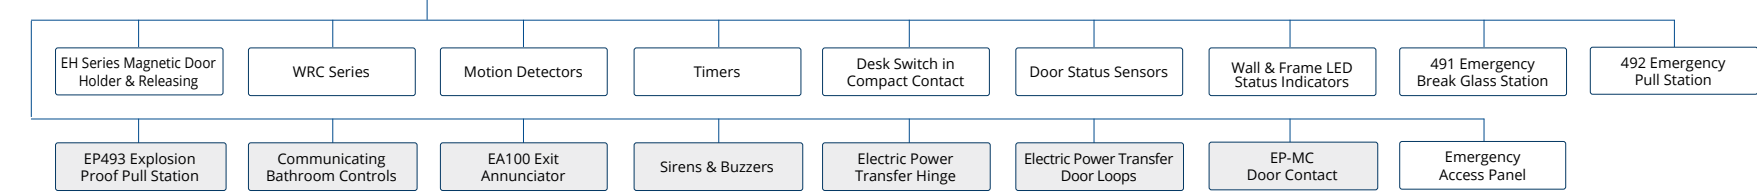

5 POWER SUPPLY & DOOR CONTROLS

6 REMOTE CONTROLS

7 DOOR CONTROLS & ANNUNCIATOR CONSOLES

8 ACCESSORIES

9 SHARED BATH SYSTEM

10 HAZARDOUS

WEBSITE FOOTER

- COMPANY**
 - About SDC
 - Expos & Trainings
 - Training Calendar
 - Suggestions Box
 - Employment
 - Community Support
 - OEM
- DOCUMENTS**
 - Literature Request
 - SDC Solutions
 - shipQuick Inventory
 - System Design
 - White Papers
 - Published Articles
 - UL Listings
- MULTI-MEDIA**
 - SDC Free App
 - DoorSnap™
 - SDC Videos
 - Photo Library
- NEWS**
 - Sign up for Enews
 - SDC Blog
 - Industry Links
- SDC TOOLS**
 - Voltage & Wire Calculators
 - Door Checklist
 - Power Supply Capacity Chart
 - 1-6 Amp Power Supply Cross Reference Guide
 - Component Considerations
 - Installation Videos
 - System Design
 - Document Library