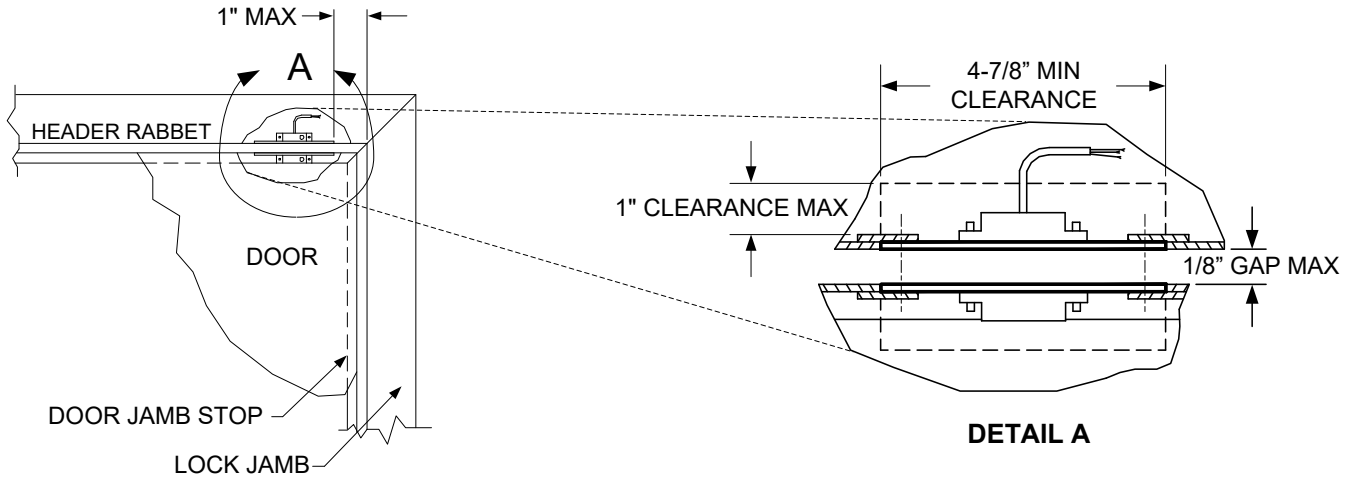

INSTALLATION INSTRUCTIONS

MC-4M CONCEALED MAGNETIC CONTACT

ELECTRICAL DATA:

- BLACK - COMMON
- RED - NORMALLY CLOSED
- WHITE - NORMALLY OPEN

(DOOR CLOSED POSITION)