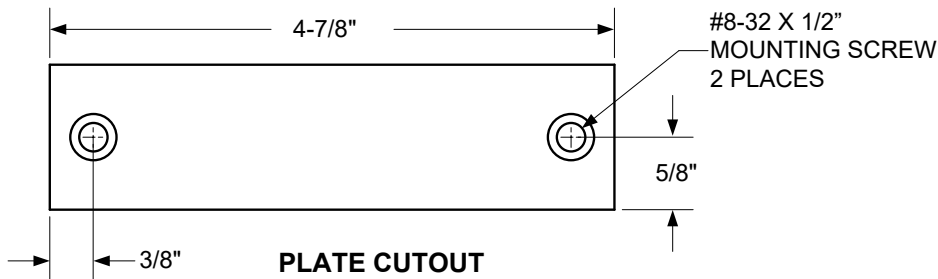

INSTALLATION INSTRUCTIONS

MC-4M CONCEALED MAGNETIC CONTACT

ELECTRICAL DATA:

- BLACK - COMMON
- RED - NORMALLY CLOSED
- WHITE - NORMALLY OPEN

(DOOR CLOSED POSITION)