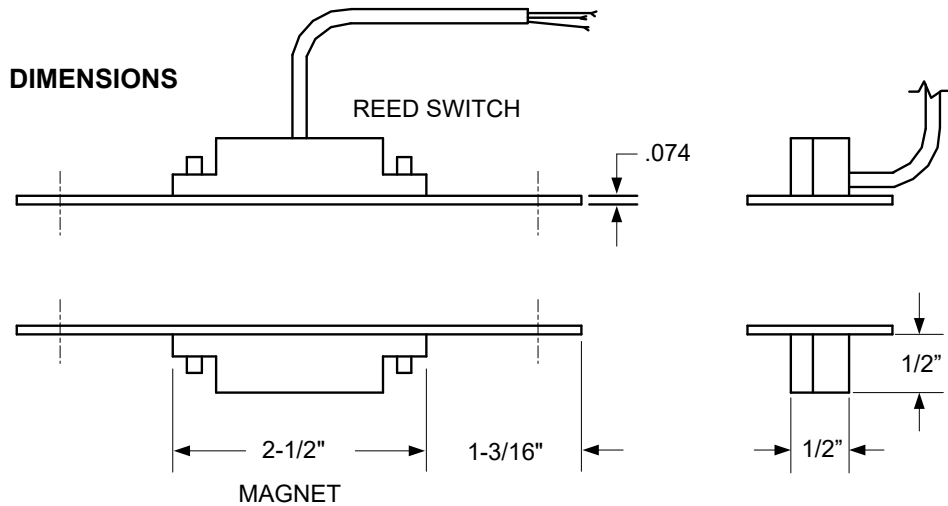

INSTALLATION INSTRUCTIONS

MC-4M CONCEALED MAGNETIC CONTACT

ELECTRICAL DATA:

- BLACK - COMMON
- RED - NORMALLY CLOSED
- WHITE - NORMALLY OPEN

(DOOR CLOSED POSITION)