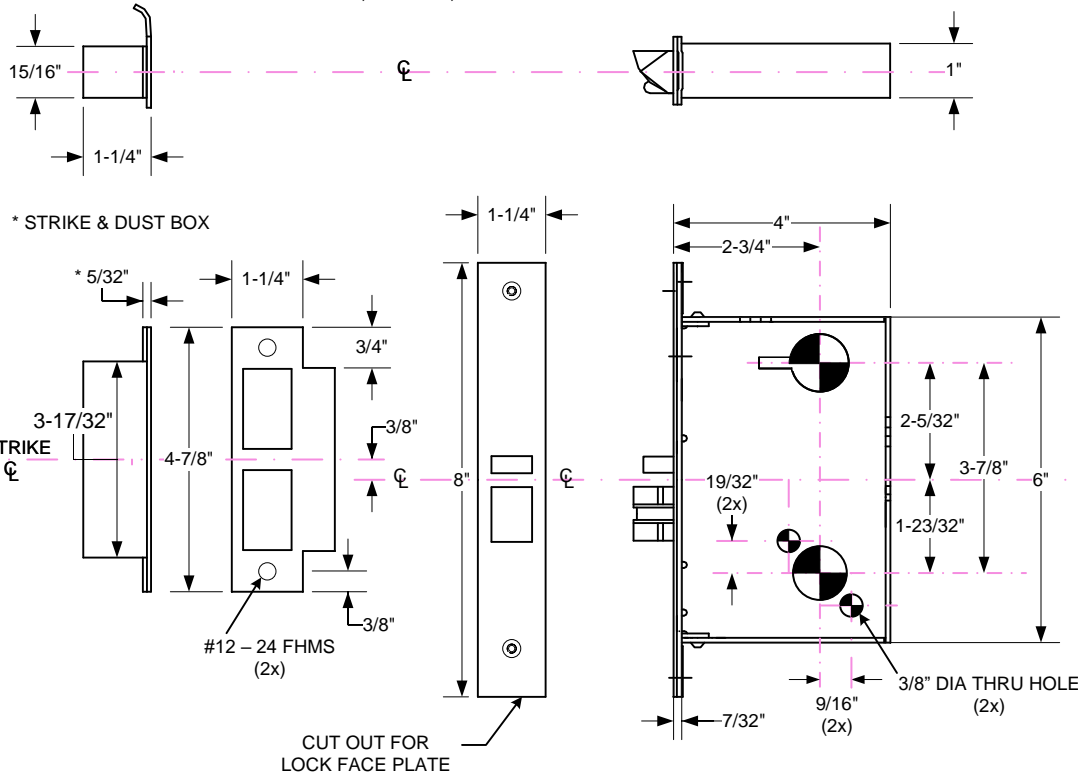

Z7700 SERIES
METAL DOOR, LOCK & TRIM PREP.
 FLAT OR BEVELED, HOLLOW METAL DOORS
 Rose Trim Models: E, G, N & 07

DIMENSIONAL REFERENCE ONLY

		OUTSIDE			INSIDE		
FUNCTION		LEVER HOLE	CYLINDER HOLE	THUMBTURN	LEVER	CYLINDER HOLE	THUMBTURN HOLE
**	Z7730	●	●		●	●	
**	Z7732	●	●		●	●	
	Z7750	●	●		●		
	Z7752	●	●		●		

LOCK DETAIL

COMMON CENTER LINE
 LOCK, STRIKE, DOOR

DOOR DETAIL

MEASURE BACKSET
 FROM \varnothing DOOR EDGE

Z7700 SERIES
WOOD DOOR, LOCK & TRIM PREP.
 FLAT OR BEVELED, WOOD DOORS
 Rose Trim Models: E, G, N & 07

DIMENSIONAL REFERENCE ONLY

		OUTSIDE			INSIDE		
FUNCTION		LEVER HOLE	CYLINDER HOLE	THUMBTURN	LEVER	CYLINDER HOLE	THUMBTURN HOLE
**	Z7730	●	●		●	●	
**	Z7732	●	●		●	●	
	Z7750	●	●		●		
	Z7752	●	●		●		

LOCK DETAIL

COMMON CENTER LINE
 LOCK, STRIKE, DOOR

DOOR DETAIL

MEASURE BACKSET
 FROM \varnothing DOOR EDGE