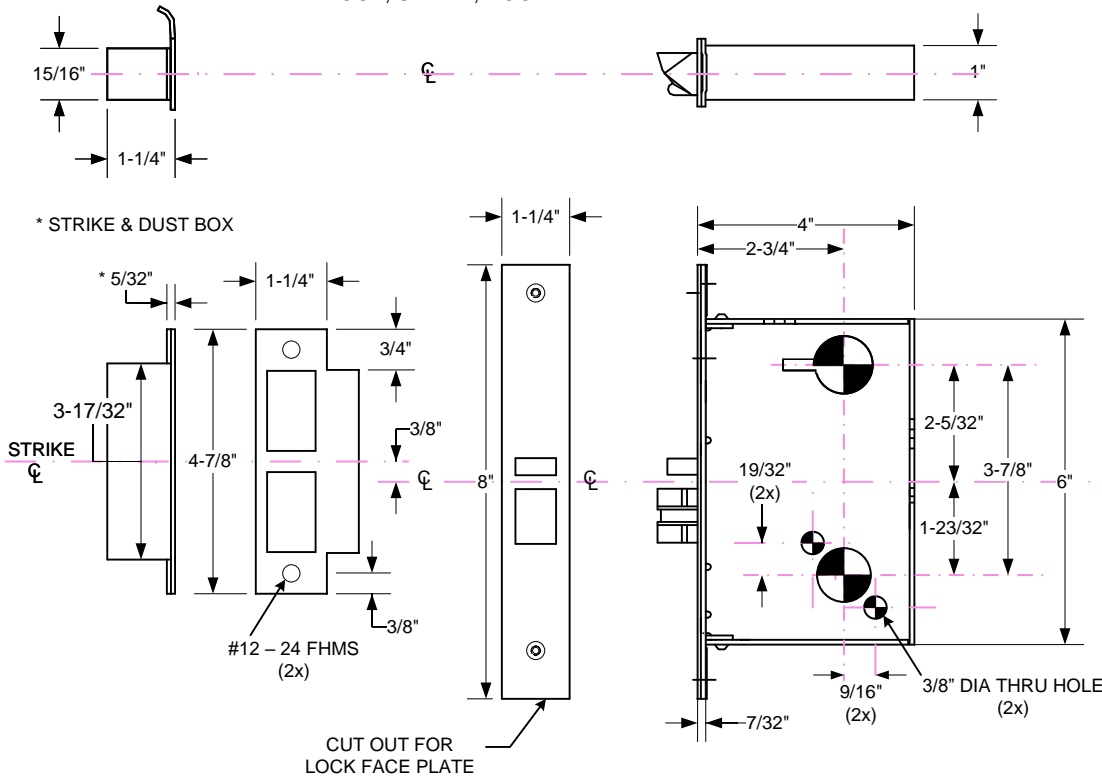

Z7700 SERIES
METAL DOOR, LOCK & TRIM PREP.
 FLAT OR BEVELED, HOLLOW METAL DOORS
 Rose Trim Models: E, G, N & 07

DIMENSIONAL REFERENCE ONLY

		OUTSIDE			INSIDE		
FUNCTION		LEVER HOLE	CYLINDER HOLE	THUMBTURN	LEVER	CYLINDER HOLE	THUMBTURN HOLE
**	Z7730	●	●		●	●	
**	Z7732	●	●		●	●	
	Z7750	●	●		●		
	Z7752	●	●		●		

LOCK DETAIL

COMMON CENTER LINE
 LOCK, STRIKE, DOOR

DOOR DETAIL

MEASURE BACKSET
 FROM \varnothing DOOR EDGE

Z7700 SERIES
WOOD DOOR, LOCK & TRIM PREP.
 FLAT OR BEVELED, WOOD DOORS
 Rose Trim Models: E, G, N & 07

DIMENSIONAL REFERENCE ONLY

		OUTSIDE			INSIDE		
FUNCTION		LEVER HOLE	CYLINDER HOLE	THUMBTURN	LEVER	CYLINDER HOLE	THUMBTURN HOLE
**	Z7730	●	●		●	●	
**	Z7732	●	●		●	●	
	Z7750	●	●		●		
	Z7752	●	●		●		

LOCK DETAIL

COMMON CENTER LINE
 LOCK, STRIKE, DOOR

DOOR DETAIL

MEASURE BACKSET
 FROM \varnothing DOOR EDGE