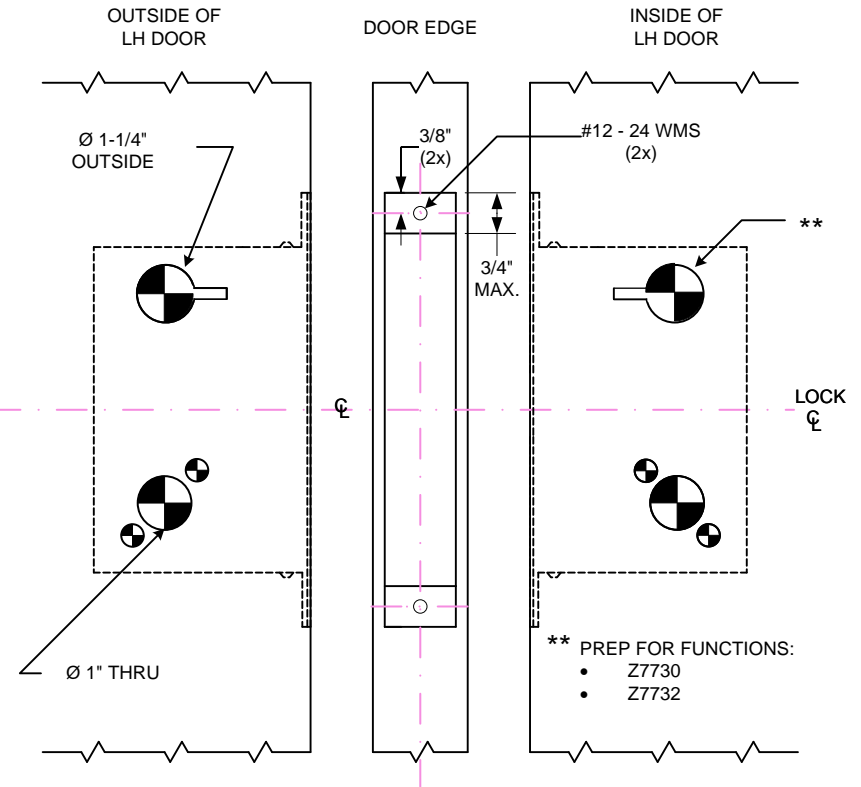

Z7700 SERIES
METAL DOOR, LOCK & TRIM PREP.
 FLAT OR BEVELED, HOLLOW METAL DOORS
 Rose Trim Models: E, G, N & 07

DIMENSIONAL REFERENCE ONLY

		OUTSIDE			INSIDE		
FUNCTION		LEVER HOLE	CYLINDER HOLE	THUMBTURN	LEVER	CYLINDER HOLE	THUMBTURN HOLE
**	Z7730	●	●		●	●	
**	Z7732	●	●		●	●	
	Z7750	●	●		●		
	Z7752	●	●		●		

LOCK DETAIL

COMMON CENTER LINE
 LOCK, STRIKE, DOOR

DOOR DETAIL

MEASURE BACKSET
 FROM \varnothing DOOR EDGE

Z7700 SERIES
WOOD DOOR, LOCK & TRIM PREP.
 FLAT OR BEVELED, WOOD DOORS
 Rose Trim Models: E, G, N & 07

DIMENSIONAL REFERENCE ONLY

		OUTSIDE			INSIDE		
FUNCTION		LEVER HOLE	CYLINDER HOLE	THUMBTURN	LEVER	CYLINDER HOLE	THUMBTURN HOLE
**	Z7730	●	●		●	●	
**	Z7732	●	●		●	●	
	Z7750	●	●		●		
	Z7752	●	●		●		

LOCK DETAIL

COMMON CENTER LINE
 LOCK, STRIKE, DOOR

DOOR DETAIL

MEASURE BACKSET
 FROM \varnothing DOOR EDGE