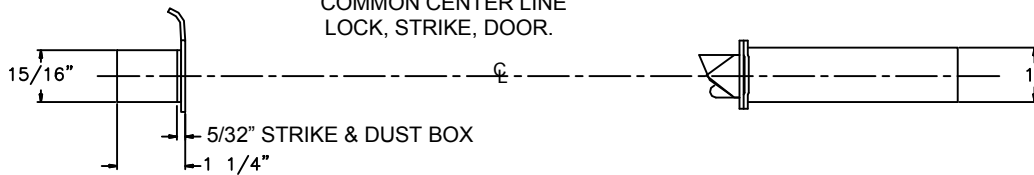

SECURITY DOOR CONTROLS

801 Avenida Acaso, Camarillo, Ca. 93012 • (805) 494-0622 • Fax: (805) 494-8861
www.sdcsecurity.com • E-mail: service@sdsecurity.com

HITOWER Z7800 SERIES TEMPLATE ROSE TRIM, WOOD DOOR, PREP. FLAT OR BEVELED, WOOD OR COMPOSITE DOORS

CHART FOR DRILLING TRIM HOLES						
FUNCTION	OUTSIDE			INSIDE		
	LEVER HOLE	CYLINDER HOLE	THUMBTURN HOLE	LEVER HOLE	CYLINDER HOLE	THUMBTURN HOLE
Z7850	●	●		●		
Z7852	●	●		●		
Z7830	●	●		●	●	
Z7832	●	●		●	●	

LOCK DETAIL

COMMON CENTER LINE
LOCK, STRIKE, DOOR.