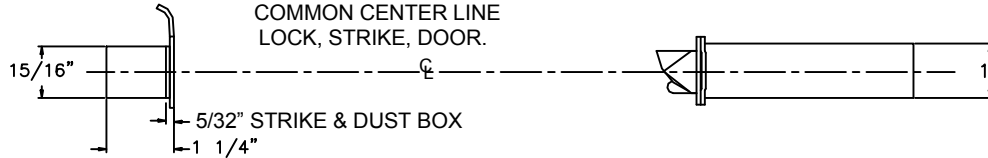

FUNCTION	OUTSIDE			INSIDE		
	LEVER HOLE	CYLINDER HOLE	THUMBTURN HOLE	LEVER HOLE	CYLINDER HOLE	THUMBTURN HOLE
Z7850	●	●		●		
Z7852	●	●		●		
Z7830	●	●		●	●	
Z7832	●	●		●	●	
Z7835	●	●		●	●	

LOCK DETAIL

COMMON CENTER LINE
 LOCK, STRIKE, DOOR.