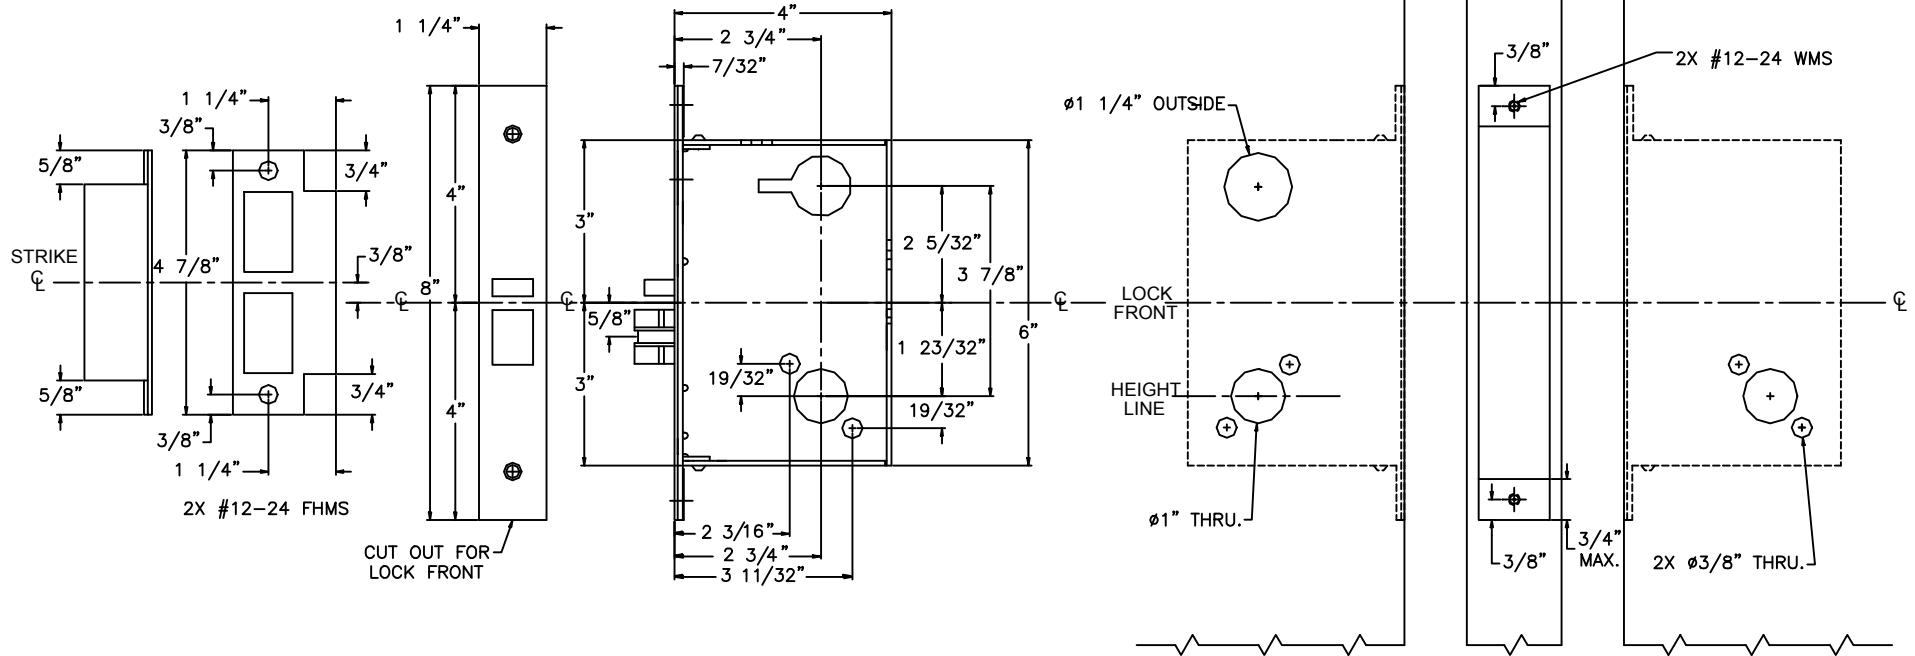

FUNCTION	OUTSIDE			INSIDE		
	LEVER HOLE	CYLINDER HOLE	THUMBTURN HOLE	LEVER HOLE	CYLINDER HOLE	THUMBTURN HOLE
Z7850	●	●		●		
Z7852	●	●		●		
Z7830	●	●		●	●	
Z7832	●	●		●	●	
Z7835	●	●		●	●	

LOCK DETAIL

COMMON CENTER LINE
 LOCK, STRIKE, DOOR.

DOOR DETAIL

MEASURE BACKSET
 FROM ϕ DOOR EDGE

SECURITY DOOR CONTROLS

801 Avenida Acaso, Camarillo, Ca. 93012 • (805) 494-0622 • Fax: (805) 494-8861
 www.sdcsecurity.com • E-mail: service@sdsecurity.com

HITOWER Z7800 SERIES TEMPLATE ROSE TRIM, WOOD DOOR, PREP. FLAT OR BEVELED, WOOD OR COMPOSITE DOORS

CHART FOR DRILLING TRIM HOLES						
FUNCTION	OUTSIDE			INSIDE		
	LEVER HOLE	CYLINDER HOLE	THUMBTURN HOLE	LEVER HOLE	CYLINDER HOLE	THUMBTURN HOLE
Z7850	●	●		●		
Z7852	●	●		●		
Z7830	●	●		●	●	
Z7832	●	●		●	●	

LOCK DETAIL

COMMON CENTER LINE
 LOCK, STRIKE, DOOR.

DOOR DETAIL

MEASURE BACKSET FROM ϕ DOOR EDGE