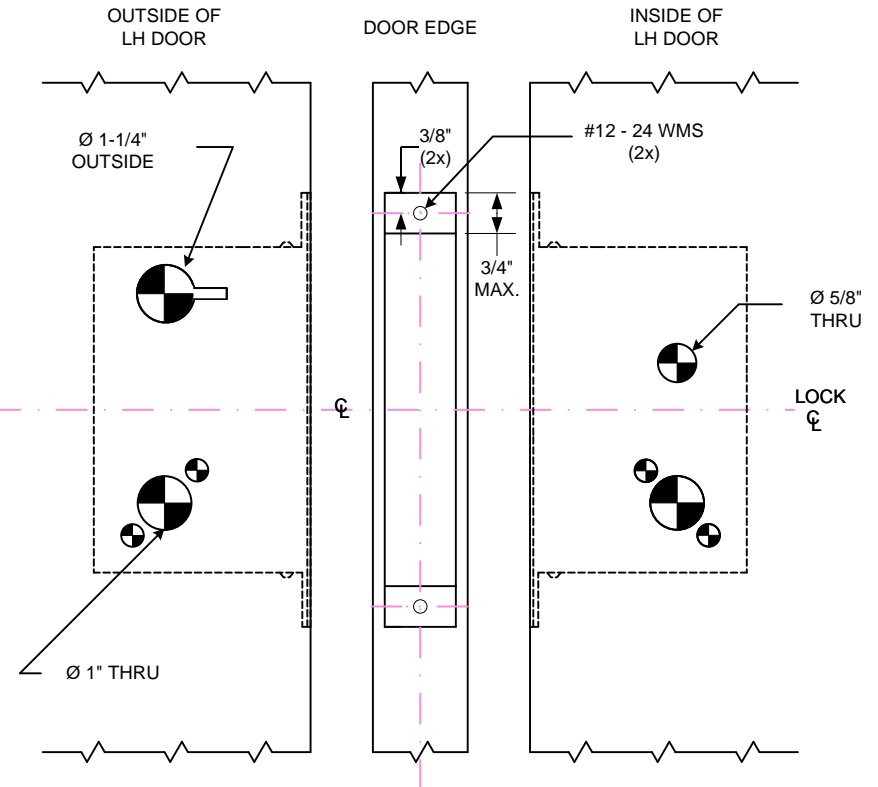

Z7870 / 80 PRO SERIES
METAL DOOR, LOCK & TRIM PREP.
 FLAT OR BEVELED, HOLLOW METAL DOORS
 Rose Trim Models: E, G, N & 07

DIMENSIONAL REFERENCE ONLY

FUNCTION	OUTSIDE			INSIDE		
	LEVER HOLE	CYLINDER HOLE	THUMBTURN	LEVER	CYLINDER HOLE	THUMBTURN HOLE
Z7870	●	●		●		●
Z7872	●	●		●		●
Z7880	●	●		●		●
Z7882	●	●		●		●

LOCK DETAIL

COMMON CENTER LINE
 LOCK, STRIKE, DOOR

DOOR DETAIL

MEASURE BACKSET
 FROM \varnothing DOOR EDGE

Any suggestions or comments to this instruction or product are welcome. Please contact us through our website or email engineer@sdsecurity.com

Z7870 / 80 PRO SERIES
WOOD DOOR, LOCK & TRIM PREP.
 FLAT OR BEVELED, WOOD DOORS
 Rose Trim Models: E, G, N & 07

DIMENSIONAL REFERENCE ONLY

FUNCTION	OUTSIDE			INSIDE		
	LEVER HOLE	CYLINDER HOLE	THUMBTURN	LEVER	CYLINDER HOLE	THUMBTURN HOLE
Z7870	●	●		●		●
Z7872	●	●		●		●
Z7880	●	●		●		●
Z7882	●	●		●		●

LOCK DETAIL

COMMON CENTER LINE
 LOCK, STRIKE, DOOR

DOOR DETAIL

MEASURE BACKSET
 FROM \varnothing DOOR EDGE