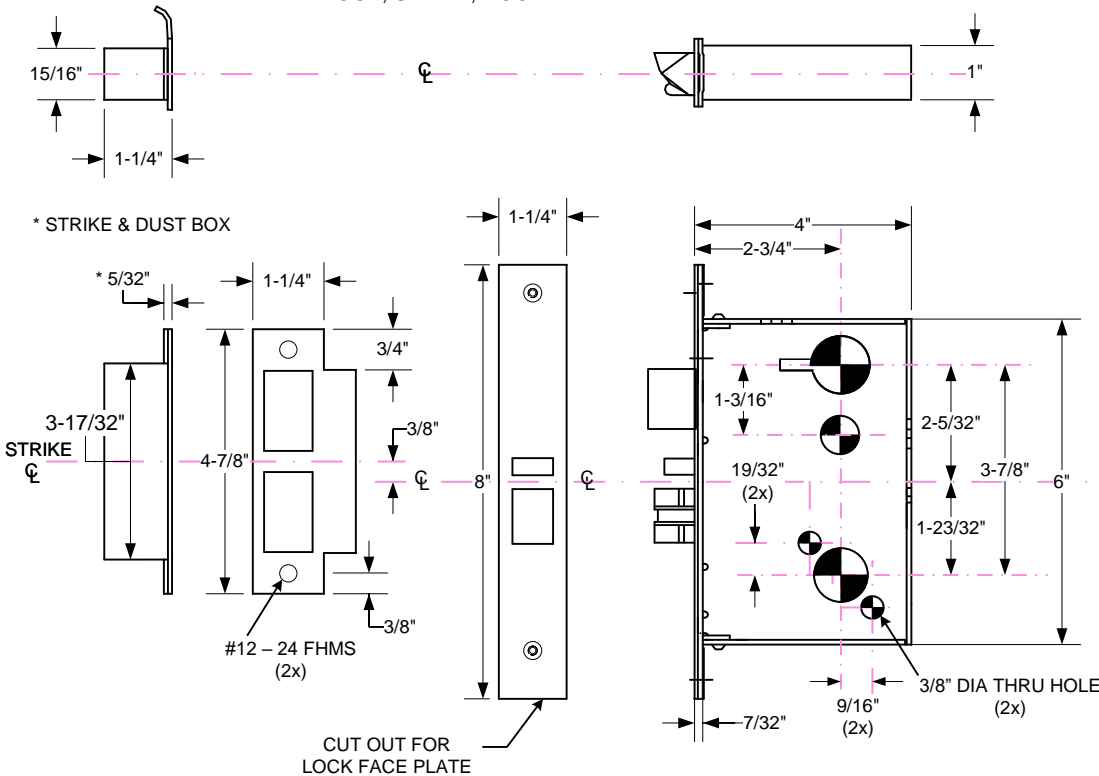

Z7870 / 80 PRO SERIES
METAL DOOR, LOCK & TRIM PREP.
 FLAT OR BEVELED, HOLLOW METAL DOORS
 Rose Trim Models: E, G, N & 07

DIMENSIONAL REFERENCE ONLY

FUNCTION	OUTSIDE			INSIDE		
	LEVER HOLE	CYLINDER HOLE	THUMBTURN	LEVER	CYLINDER HOLE	THUMBTURN HOLE
Z7870	●	●		●		●
Z7872	●	●		●		●
Z7880	●	●		●		●
Z7882	●	●		●		●

LOCK DETAIL

COMMON CENTER LINE
 LOCK, STRIKE, DOOR

DOOR DETAIL

MEASURE BACKSET
 FROM \varnothing DOOR EDGE

Any suggestions or comments to this instruction or product are welcome. Please contact us through our website or email engineer@sdsecurity.com

Z7870 / 80 PRO SERIES
WOOD DOOR, LOCK & TRIM PREP.
 FLAT OR BEVELED, WOOD DOORS
 Rose Trim Models: E, G, N & 07

DIMENSIONAL REFERENCE ONLY

FUNCTION	OUTSIDE			INSIDE		
	LEVER HOLE	CYLINDER HOLE	THUMBTURN	LEVER	CYLINDER HOLE	THUMBTURN HOLE
Z7870	●	●		●		●
Z7872	●	●		●		●
Z7880	●	●		●		●
Z7882	●	●		●		●

LOCK DETAIL

COMMON CENTER LINE
 LOCK, STRIKE, DOOR

DOOR DETAIL

MEASURE BACKSET
 FROM \varnothing DOOR EDGE