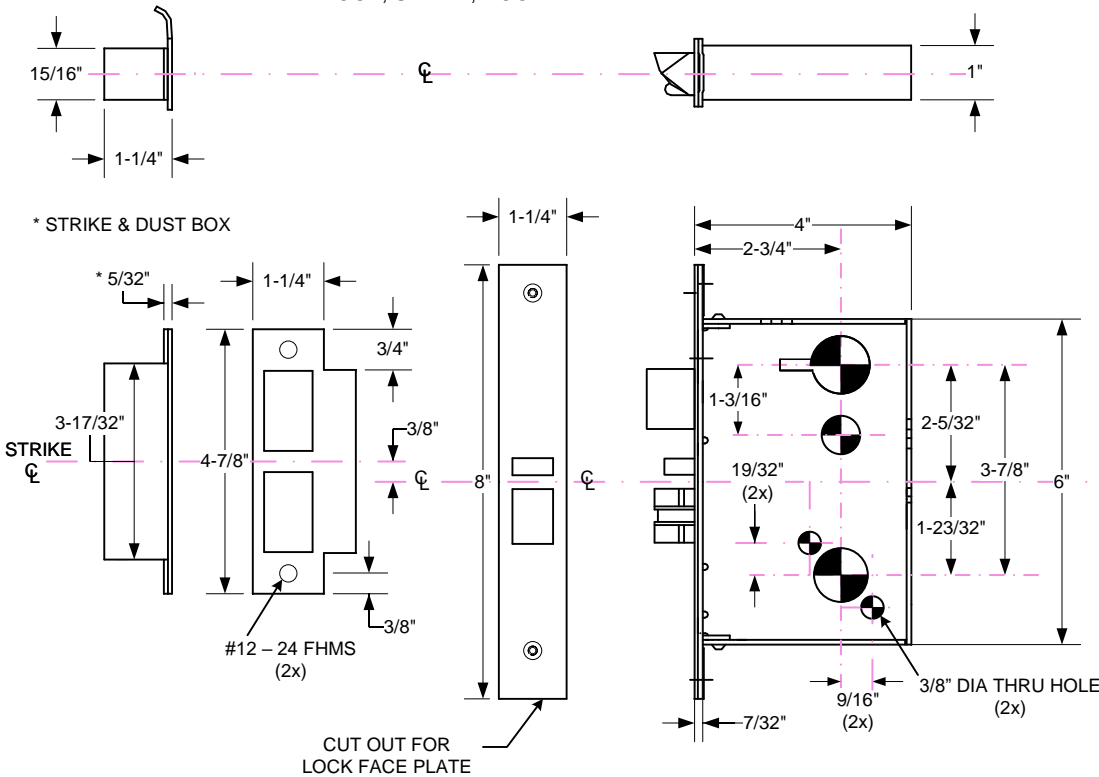

Z7870 / 80 PRO SERIES
METAL DOOR, LOCK & TRIM PREP.
 FLAT OR BEVELED, HOLLOW METAL DOORS
 Rose Trim Models: E, G, N & 07

DIMENSIONAL REFERENCE ONLY

FUNCTION	OUTSIDE			INSIDE		
	LEVER HOLE	CYLINDER HOLE	THUMBTURN	LEVER	CYLINDER HOLE	THUMBTURN HOLE
Z7870	●	●		●		●
Z7872	●	●		●		●
Z7880	●	●		●		●
Z7882	●	●		●		●

LOCK DETAIL

COMMON CENTER LINE
 LOCK, STRIKE, DOOR

DOOR DETAIL

MEASURE BACKSET
 FROM \varnothing DOOR EDGE

Any suggestions or comments to this instruction or product are welcome. Please contact us through our website or email engineer@sdsecurity.com

Z7870 / 80 PRO SERIES
WOOD DOOR, LOCK & TRIM PREP.
 FLAT OR BEVELED, WOOD DOORS
 Rose Trim Models: E, G, N & 07

DIMENSIONAL REFERENCE ONLY

FUNCTION	OUTSIDE			INSIDE		
	LEVER HOLE	CYLINDER HOLE	THUMBTURN	LEVER	CYLINDER HOLE	THUMBTURN HOLE
Z7870	●	●		●		●
Z7872	●	●		●		●
Z7880	●	●		●		●
Z7882	●	●		●		●

LOCK DETAIL

COMMON CENTER LINE
 LOCK, STRIKE, DOOR

DOOR DETAIL

MEASURE BACKSET
 FROM \varnothing DOOR EDGE