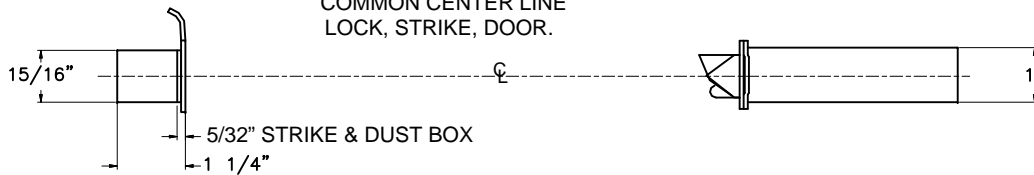

SECURITY DOOR CONTROLS

801 Avenida Acaso, Camarillo, Ca. 93012 • (805) 494-0622 • Fax: (805) 494-8861
 www.sdcsecurity.com • E-mail: service@sdsecurity.com

HITOWER Z7870/80 SERIES TEMPLATE ROSE TRIM, WOOD DOOR, PREP. FLAT OR BEVELED, WOOD OR COMPOSITE DOORS

CHART FOR DRILLING TRIM HOLES						
FUNCTION	OUTSIDE			INSIDE		
	LEVER HOLE	CYLINDER HOLE	THUMBTURN HOLE	LEVER HOLE	CYLINDER HOLE	THUMBTURN HOLE
Z7870	●	●		●		●
Z7872	●	●		●		●
Z7880	●	●	●	●	●	●
Z7882	●	●	●	●	●	●

LOCK DETAIL

COMMON CENTER LINE
 LOCK, STRIKE, DOOR.

DOOR DETAIL

MEASURE BACKSET FROM ϕ DOOR EDGE